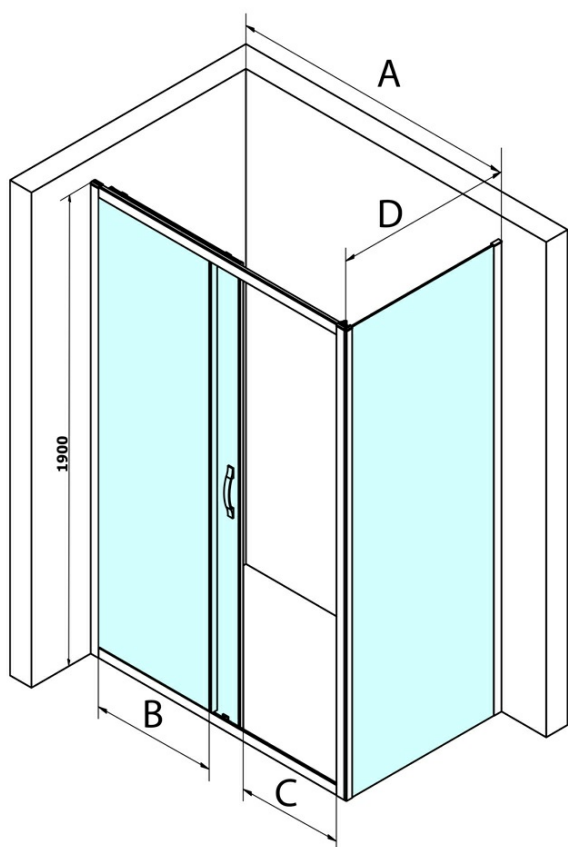

Order code: GS3190

Basic information

Brand: Gelco
Series: SIGMA SIMPLY

Size

Width: 900 mm
Height: 1900 mm

Properties

Profile colour: Chrome - polished aluminum
Shape: Fixed panel for shower door
Glass colour: TRANSPARENT glass
Glass finish: Coated glass
Glass thickness: 6 mm
Weight / Piece: 31.0 kg
Packaging: 1 Piece
Warranty: 3 years

Spare parts

SIGMA SIMPLY/BORG installation set (Order code: NDGS01)
SIGMA SIMPLY installation kit for side wall (Order code: NDGS12)

Technical sheet

MODEL	A	B	C
GS1110	980-1020	430	400
GS1111	1080-1120	480	435
GS1112	1180-1220	530	485
GS1113	1280-1320	580	535
GS1114	1380-1420	630	585
GS4210	980-1020	430	400
GS4211	1080-1120	480	435
GS4212	1180-1220	530	485
GS4213	1280-1320	580	535
GS4214	1380-1420	630	585