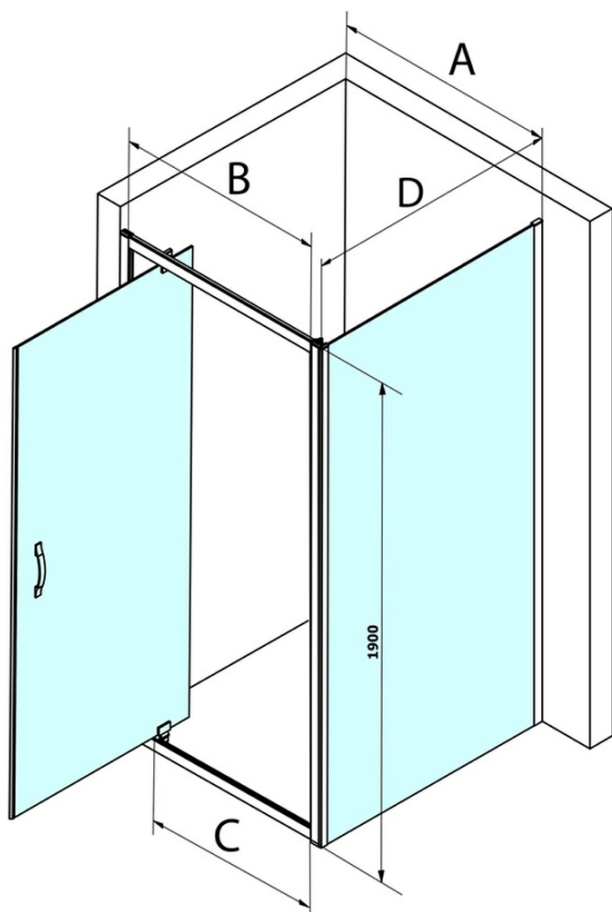

Order code: GS3190

Basic information

Brand: Gelco
Series: SIGMA SIMPLY

Size

Width: 900 mm
Height: 1900 mm

Properties

Profile colour: Chrome - polished aluminum
Shape: Fixed panel for shower door
Glass colour: TRANSPARENT glass
Glass finish: Coated glass
Glass thickness: 6 mm
Weight / Piece: 31.0 kg
Packaging: 1 Piece
Warranty: 3 years

Spare parts

SIGMA SIMPLY/BORG installation set (Order code: NDGS01)
SIGMA SIMPLY installation kit for side wall (Order code: NDGS12)

Technical sheet

MODEL	A	B	C
GS1110	980-1020	430	400
GS1111	1080-1120	480	435
GS1112	1180-1220	530	485
GS1113	1280-1320	580	535
GS1114	1380-1420	630	585
GS4210	980-1020	430	400
GS4211	1080-1120	480	435
GS4212	1180-1220	530	485
GS4213	1280-1320	580	535
GS4214	1380-1420	630	585

MODEL	D
GS3170	680-700
GS3175	730-750
GS3180	780-800
GS3190	880-900
GS3110	980-1000
GS4370	680-700
GS4375	730-750
GS4380	780-800
GS4390	880-900
GS4310	980-1000

MODEL	A	B	C
GS1279	780-820	670	580
GS1296	880-920	770	680
GS3888	780-820	670	580
GS3899	880-920	770	680