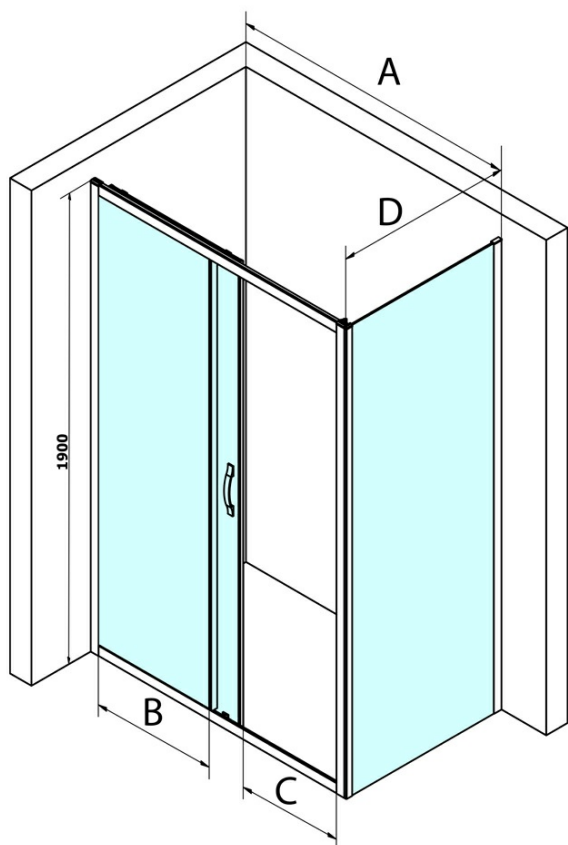

SIGMA SIMPLY Side Panel, 800mm, clear glass

Order code: GS3180

Basic information

Brand: Gelco
Series: SIGMA SIMPLY

Size

Width: 800 mm
Height: 1900 mm

Properties

Profile colour: Chrome - polished aluminum
Shape: Fixed panel for shower door
Glass colour: TRANSPARENT glass
Glass finish: Coated glass
Glass thickness: 6 mm
Weight / Piece: 28.0 kg
Packaging: 1 Piece
Warranty: 3 years

Spare parts

SIGMA SIMPLY installation kit for side wall (Order code: NDGS12)

SIGMA SIMPLY/BORG installation set (Order code: NDGS01)

Technical sheet

MODEL	A	B	C
GS1110	980-1020	430	400
GS1111	1080-1120	480	435
GS1112	1180-1220	530	485
GS1113	1280-1320	580	535
GS1114	1380-1420	630	585
GS4210	980-1020	430	400
GS4211	1080-1120	480	435
GS4212	1180-1220	530	485
GS4213	1280-1320	580	535
GS4214	1380-1420	630	585