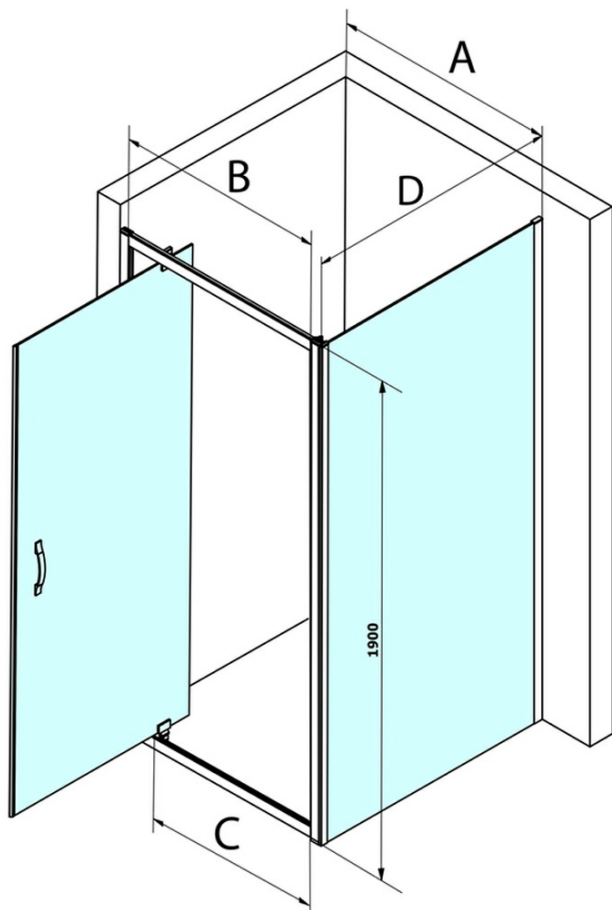

MODEL	A	B	C
GS1279	780-820	670	580
GS1296	880-920	770	680
GS3888	780-820	670	580
GS3899	880-920	770	680

MODEL	D
GS3170	680-700
GS3175	730-750
GS3180	780-800
GS3190	880-900
GS3110	980-1000
GS4370	680-700
GS4375	730-750
GS4380	780-800
GS4390	880-900
GS4310	980-1000