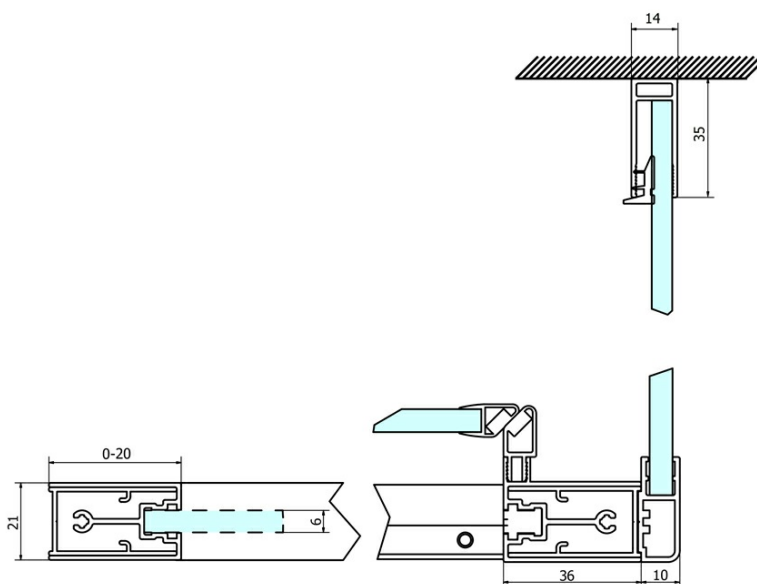

MODEL	A	B	C
GS1110	980-1020	430	400
GS1111	1080-1120	480	435
GS1112	1180-1220	530	485
GS1113	1280-1320	580	535
GS1114	1380-1420	630	585
GS4210	980-1020	430	400
GS4211	1080-1120	480	435
GS4212	1180-1220	530	485
GS4213	1280-1320	580	535
GS4214	1380-1420	630	585

MODEL	D
GS3170	680-700
GS3175	730-750
GS3180	780-800
GS3190	880-900
GS3110	980-1000
GS4370	680-700
GS4375	730-750
GS4380	780-800
GS4390	880-900
GS4310	980-1000