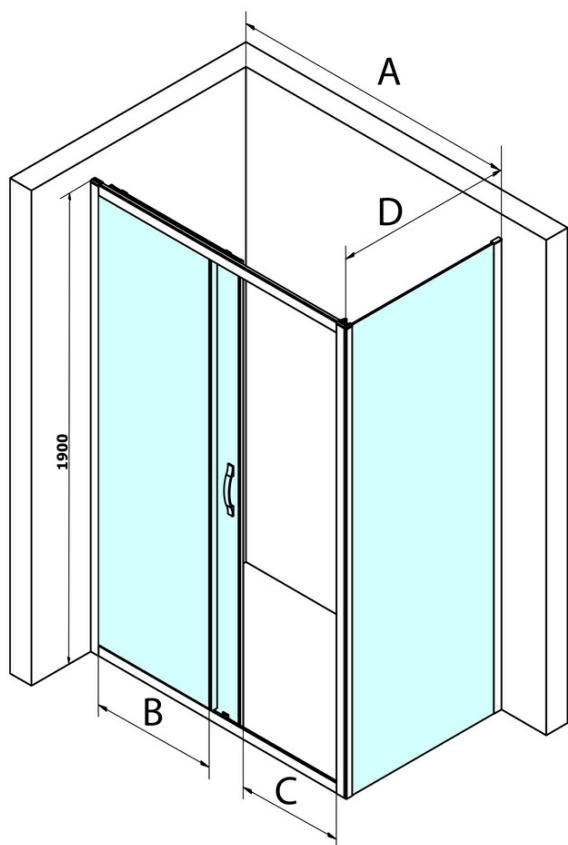

## SIGMA SIMPLY Side Panel, 800mm, clear glass

**Order code:** GS3180

### Size

**Width:** 800 mm  
**Height:** 1900 mm

### Properties

**Profile colour:** Chrome - polished aluminum  
**Shape:** Fixed panel for shower door  
**Glass colour:** TRANSPARENT glass  
**Glass finish:** Coated glass  
**Glass thickness:** 6 mm  
**Weight / Piece:** 28.0 kg  
**Packaging:** 1 Piece  
**Warranty:** 3 years

### Spare parts

SIGMA SIMPLY installation kit for side wall (Order code: NDGS12)

SIGMA SIMPLY/BORG installation set (Order code: NDGS01)

Technical sheet

MODEL	A	B	C
GS1110	980-1020	430	400
GS1111	1080-1120	480	435
GS1112	1180-1220	530	485
GS1113	1280-1320	580	535
GS1114	1380-1420	630	585
GS4210	980-1020	430	400
GS4211	1080-1120	480	435
GS4212	1180-1220	530	485
GS4213	1280-1320	580	535
GS4214	1380-1420	630	585