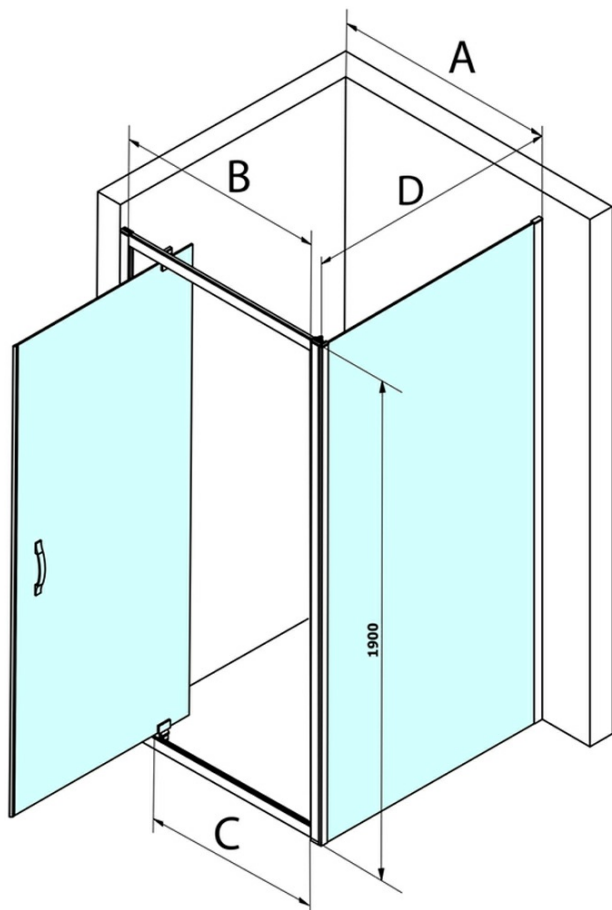

SIGMA SIMPLY Side Panel, 800mm, clear glass

Order code: GS3180

Basic information

Brand: Gelco
Series: SIGMA SIMPLY

Size

Width: 800 mm
Height: 1900 mm

Properties

Profile colour: Chrome - polished aluminum
Shape: Fixed panel for shower door
Glass colour: TRANSPARENT glass
Glass finish: Coated glass
Glass thickness: 6 mm
Weight / Piece: 28.0 kg
Packaging: 1 Piece
Warranty: 3 years

Spare parts

SIGMA SIMPLY installation kit for side wall (Order code: NDGS12)

SIGMA SIMPLY/BORG installation set (Order code: NDGS01)

Technical sheet

MODEL	A	B	C
GS1110	980-1020	430	400
GS1111	1080-1120	480	435
GS1112	1180-1220	530	485
GS1113	1280-1320	580	535
GS1114	1380-1420	630	585
GS4210	980-1020	430	400
GS4211	1080-1120	480	435
GS4212	1180-1220	530	485
GS4213	1280-1320	580	535
GS4214	1380-1420	630	585

MODEL	D
GS3170	680-700
GS3175	730-750
GS3180	780-800
GS3190	880-900
GS3110	980-1000
GS4370	680-700
GS4375	730-750
GS4380	780-800
GS4390	880-900
GS4310	980-1000

MODEL	A	B	C
GS1279	780-820	670	580
GS1296	880-920	770	680
GS3888	780-820	670	580
GS3899	880-920	770	680