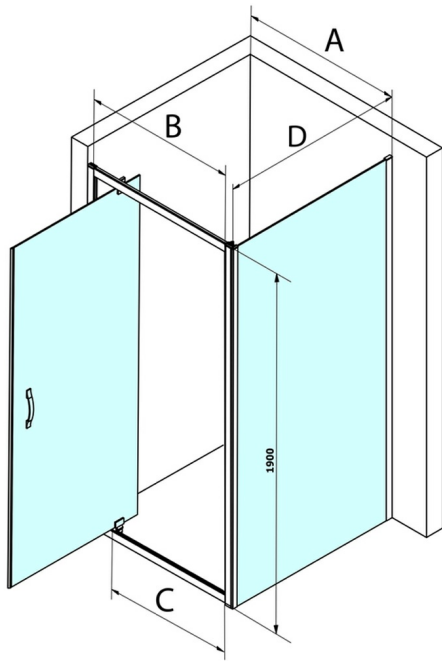

MODEL	A	B	C
GS1279	780-820	670	580
GS1296	880-920	770	680
GS3888	780-820	670	580
GS3899	880-920	770	680

MODEL	D
GS3170	680-700
GS3175	730-750
GS3180	780-800
GS3190	880-900
GS3110	980-1000
GS4370	680-700
GS4375	730-750
GS4380	780-800
GS4390	880-900
GS4310	980-1000