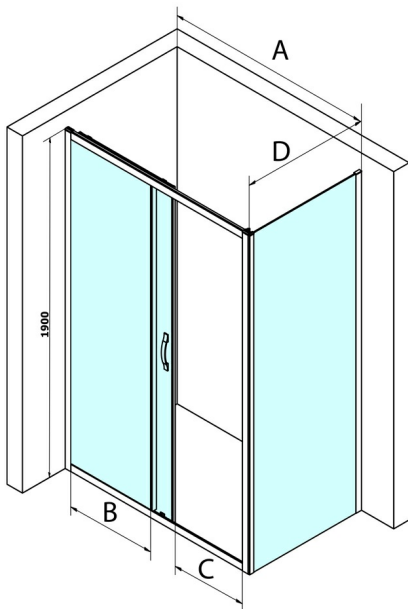

SIGMA SIMPLY Side Panel, 800mm, clear glass

Order code: GS3180

Size

Width: 800 mm

Height: 1900 mm

Properties

Warranty: 3 years

Technical sheet

| MODEL | A | B | C |
|--------|-----------|-----|-----|
| GS1110 | 980-1020 | 430 | 400 |
| GS1111 | 1080-1120 | 480 | 435 |
| GS1112 | 1180-1220 | 530 | 485 |
| GS1113 | 1280-1320 | 580 | 535 |
| GS1114 | 1380-1420 | 630 | 585 |
| GS4210 | 980-1020 | 430 | 400 |
| GS4211 | 1080-1120 | 480 | 435 |
| GS4212 | 1180-1220 | 530 | 485 |
| GS4213 | 1280-1320 | 580 | 535 |
| GS4214 | 1380-1420 | 630 | 585 |