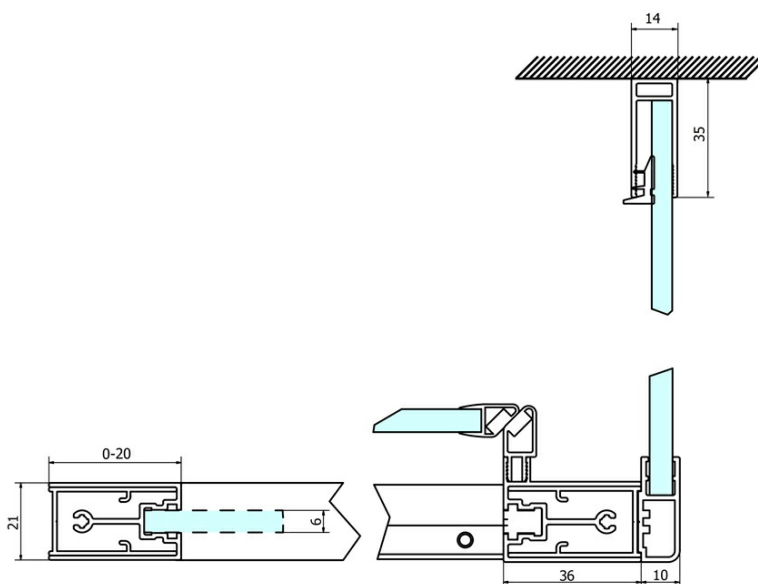

SIGMA SIMPLY Side Panel, 750mm, clear glass

Order code: GS3175

Basic information

Brand: Gelco
Series: SIGMA SIMPLY

Size

Width: 750 mm
Height: 1900 mm

Properties

Profile colour: Chrome - polished aluminum
Shape: Fixed panel for shower door
Glass colour: TRANSPARENT glass
Glass finish: Coated glass
Glass thickness: 6 mm
Weight / Piece: 26.5 kg
Packaging: 1 Piece
Warranty: 3 years

Spare parts

SIGMA SIMPLY/BORG installation set (Order code: NDGS01)
SIGMA SIMPLY installation kit for side wall (Order code: NDGS12)

Technical sheet

MODEL	A	B	C
GS1110	980-1020	430	400
GS1111	1080-1120	480	435
GS1112	1180-1220	530	485
GS1113	1280-1320	580	535
GS1114	1380-1420	630	585
GS4210	980-1020	430	400
GS4211	1080-1120	480	435
GS4212	1180-1220	530	485
GS4213	1280-1320	580	535
GS4214	1380-1420	630	585

MODEL	D
GS3170	680-700
GS3175	730-750
GS3180	780-800
GS3190	880-900
GS3110	980-1000
GS4370	680-700
GS4375	730-750
GS4380	780-800
GS4390	880-900
GS4310	980-1000

MODEL	A	B	C
GS1279	780-820	670	580
GS1296	880-920	770	680
GS3888	780-820	670	580
GS3899	880-920	770	680

MODEL	D
GS3170	680-700
GS3175	730-750
GS3180	780-800
GS3190	880-900
GS3110	980-1000
GS4370	680-700
GS4375	730-750
GS4380	780-800
GS4390	880-900
GS4310	980-1000