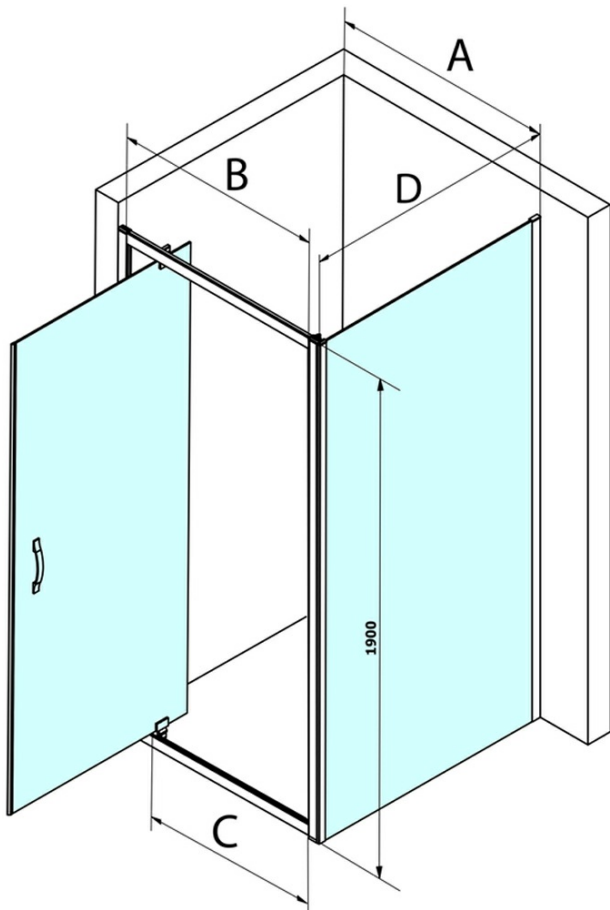

SIGMA SIMPLY Side Panel, 700mm, clear glass

Order code: GS3170

Basic information

Brand: Gelco
Series: SIGMA SIMPLY

Size

Width: 700 mm
Height: 1900 mm

Properties

Profile colour: Chrome - polished aluminum
Shape: Fixed panel for shower door
Glass colour: TRANSPARENT glass
Glass finish: Coated glass
Glass thickness: 6 mm
Weight / Piece: 25.0 kg
Packaging: 1 Piece
Warranty: 3 years

Spare parts

SIGMA SIMPLY installation kit for side wall (Order code: NDGS12)

SIGMA SIMPLY/BORG installation set (Order code: NDGS01)

Technical sheet

MODEL	A	B	C
GS1110	980-1020	430	400
GS1111	1080-1120	480	435
GS1112	1180-1220	530	485
GS1113	1280-1320	580	535
GS1114	1380-1420	630	585
GS4210	980-1020	430	400
GS4211	1080-1120	480	435
GS4212	1180-1220	530	485
GS4213	1280-1320	580	535
GS4214	1380-1420	630	585

MODEL	D
GS3170	680-700
GS3175	730-750
GS3180	780-800
GS3190	880-900
GS3110	980-1000
GS4370	680-700
GS4375	730-750
GS4380	780-800
GS4390	880-900
GS4310	980-1000

MODEL	A	B	C
GS1279	780-820	670	580
GS1296	880-920	770	680
GS3888	780-820	670	580
GS3899	880-920	770	680