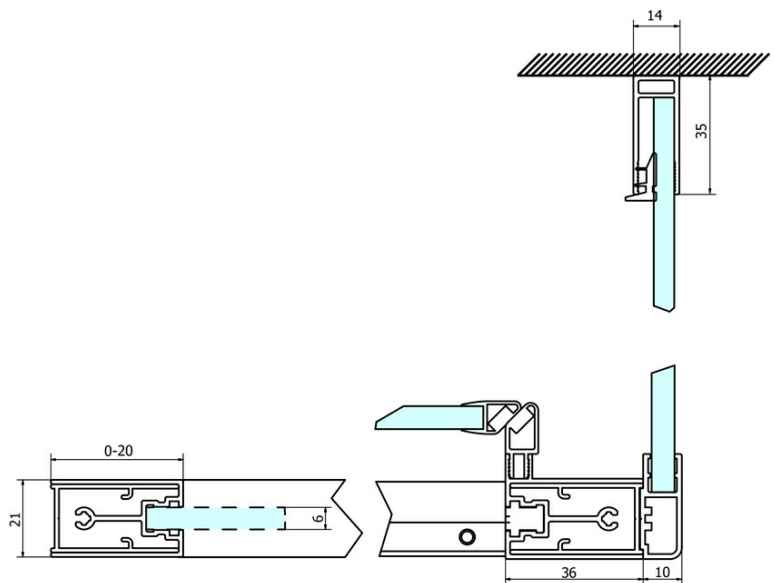

SIGMA SIMPLY Side Panel, 700mm, clear glass

Order code: GS3170

Basic information

Brand: Gelco
Series: SIGMA SIMPLY

Size

Width: 700 mm
Height: 1900 mm

Properties

Profile colour: Chrome - polished aluminum
Shape: Fixed panel for shower door
Glass colour: TRANSPARENT glass
Glass finish: Coated glass
Glass thickness: 6 mm
Weight / Piece: 25.0 kg
Packaging: 1 Piece
Warranty: 3 years

Spare parts

SIGMA SIMPLY installation kit for side wall (Order code: NDGS12)

SIGMA SIMPLY/BORG installation set (Order code: NDGS01)

Technical sheet

MODEL	A	B	C
GS1110	980-1020	430	400
GS1111	1080-1120	480	435
GS1112	1180-1220	530	485
GS1113	1280-1320	580	535
GS1114	1380-1420	630	585
GS4210	980-1020	430	400
GS4211	1080-1120	480	435
GS4212	1180-1220	530	485
GS4213	1280-1320	580	535
GS4214	1380-1420	630	585

MODEL	D
GS3170	680-700
GS3175	730-750
GS3180	780-800
GS3190	880-900
GS3110	980-1000
GS4370	680-700
GS4375	730-750
GS4380	780-800
GS4390	880-900
GS4310	980-1000

MODEL	A	B	C
GS1279	780-820	670	580
GS1296	880-920	770	680
GS3888	780-820	670	580
GS3899	880-920	770	680

MODEL	D
GS3170	680-700
GS3175	730-750
GS3180	780-800
GS3190	880-900
GS3110	980-1000
GS4370	680-700
GS4375	730-750
GS4380	780-800
GS4390	880-900
GS4310	980-1000