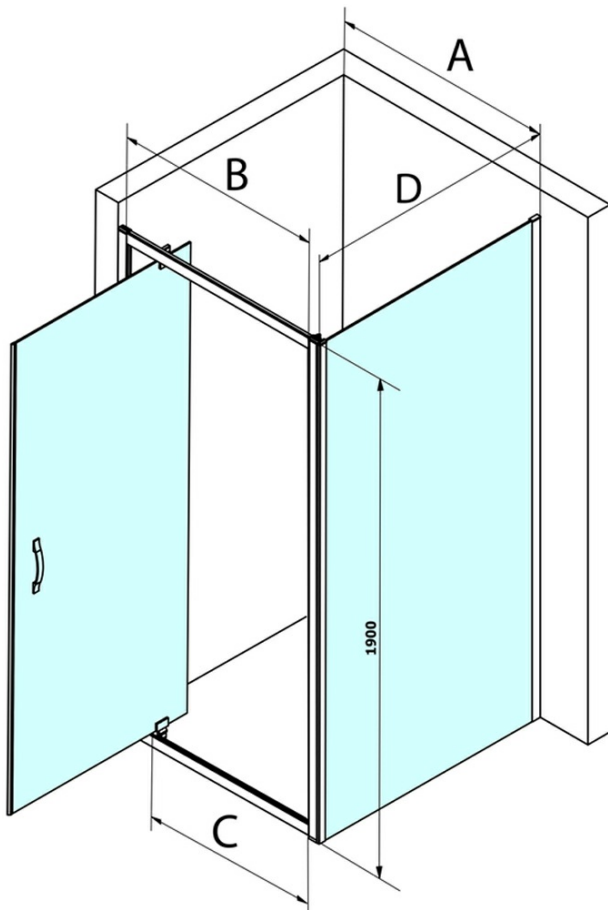

MODEL	A	B	C
GS1279	780-820	670	580
GS1296	880-920	770	680
GS3888	780-820	670	580
GS3899	880-920	770	680

MODEL	D
GS3170	680-700
GS3175	730-750
GS3180	780-800
GS3190	880-900
GS3110	980-1000
GS4370	680-700
GS4375	730-750
GS4380	780-800
GS4390	880-900
GS4310	980-1000