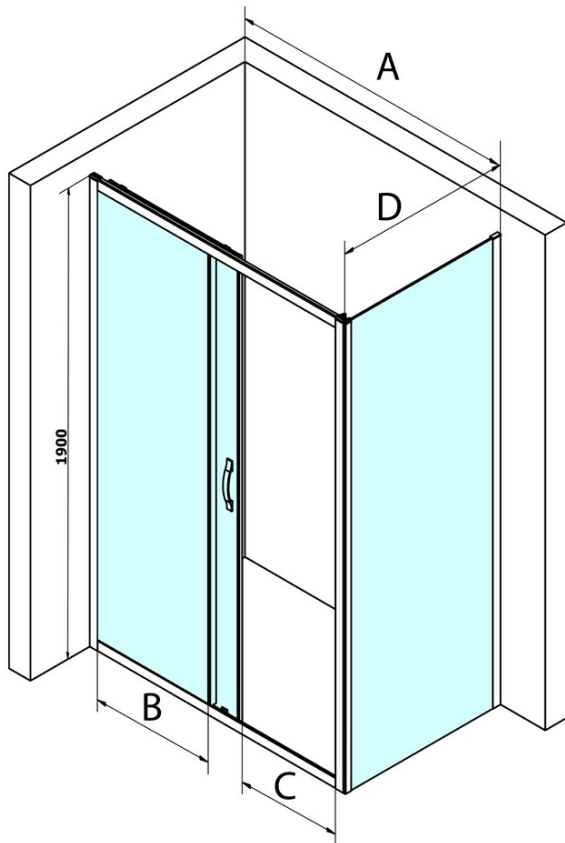

SIGMA SIMPLY Side Panel, 700mm, clear glass

Order code: GS3170

Basic information

Brand: Gelco
Series: SIGMA SIMPLY

Size

Width: 700 mm
Height: 1900 mm

Properties

Profile colour: Chrome - polished aluminum
Shape: Fixed panel for shower door
Glass colour: TRANSPARENT glass
Glass finish: Coated glass
Glass thickness: 6 mm
Weight / Piece: 25.0 kg
Packaging: 1 Piece
Warranty: 3 years

Spare parts

SIGMA SIMPLY installation kit for side wall (Order code: NDGS12)

SIGMA SIMPLY/BORG installation set (Order code: NDGS01)

Technical sheet

MODEL	A	B	C
GS1110	980-1020	430	400
GS1111	1080-1120	480	435
GS1112	1180-1220	530	485
GS1113	1280-1320	580	535
GS1114	1380-1420	630	585
GS4210	980-1020	430	400
GS4211	1080-1120	480	435
GS4212	1180-1220	530	485
GS4213	1280-1320	580	535
GS4214	1380-1420	630	585