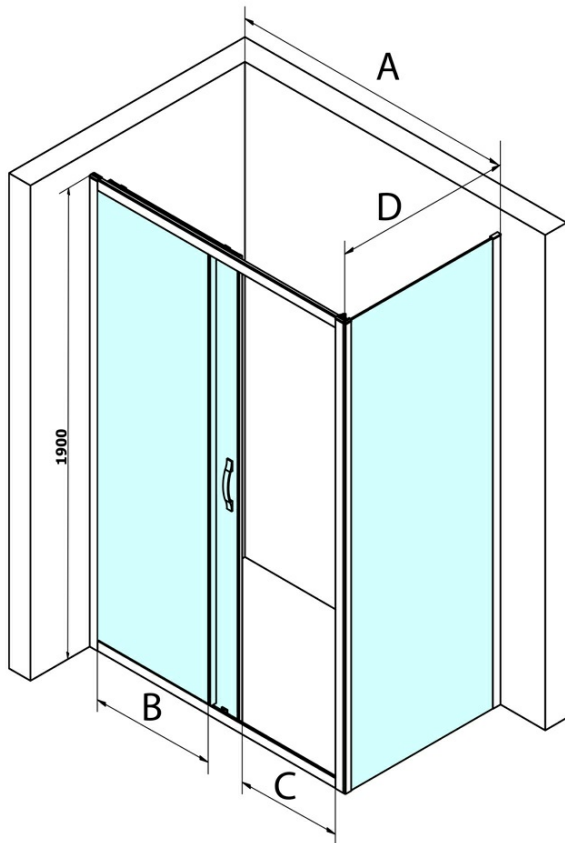

## SIGMA SIMPLY Side Panel, 700mm, clear glass

**Order code:** GS3170

### Size

**Width:** 700 mm  
**Height:** 1900 mm

### Properties

**Profile colour:** Chrome - polished aluminum  
**Shape:** Fixed panel for shower door  
**Glass colour:** TRANSPARENT glass  
**Glass finish:** Coated glass  
**Glass thickness:** 6 mm  
**Weight / Piece:** 25.0 kg  
**Packaging:** 1 Piece  
**Warranty:** 3 years

### Spare parts

SIGMA SIMPLY installation kit for side wall (Order code: NDGS12)

SIGMA SIMPLY/BORG installation set (Order code: NDGS01)

Technical sheet

MODEL	A	B	C
GS1110	980-1020	430	400
GS1111	1080-1120	480	435
GS1112	1180-1220	530	485
GS1113	1280-1320	580	535
GS1114	1380-1420	630	585
GS4210	980-1020	430	400
GS4211	1080-1120	480	435
GS4212	1180-1220	530	485
GS4213	1280-1320	580	535
GS4214	1380-1420	630	585