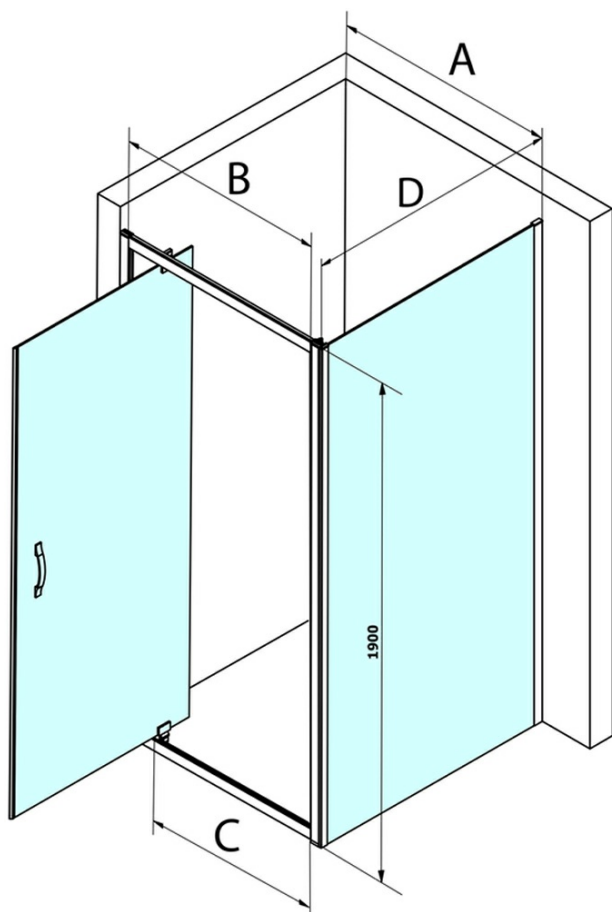

MODEL	A	B	C
GS1279	780-820	670	580
GS1296	880-920	770	680
GS3888	780-820	670	580
GS3899	880-920	770	680

MODEL	D
GS3170	680-700
GS3175	730-750
GS3180	780-800
GS3190	880-900
GS3110	980-1000
GS4370	680-700
GS4375	730-750
GS4380	780-800
GS4390	880-900
GS4310	980-1000