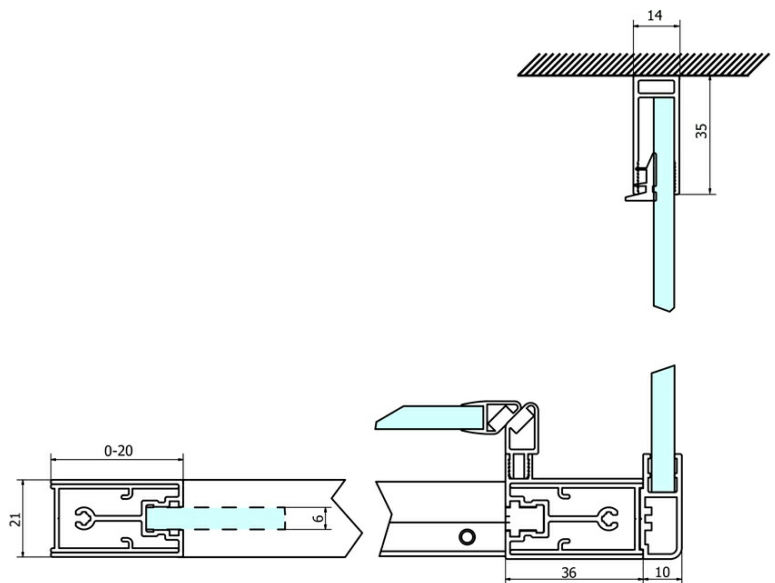

MODEL	A	B	C
GS1110	980-1020	430	400
GS1111	1080-1120	480	435
GS1112	1180-1220	530	485
GS1113	1280-1320	580	535
GS1114	1380-1420	630	585
GS4210	980-1020	430	400
GS4211	1080-1120	480	435
GS4212	1180-1220	530	485
GS4213	1280-1320	580	535
GS4214	1380-1420	630	585

MODEL	D
GS3170	680-700
GS3175	730-750
GS3180	780-800
GS3190	880-900
GS3110	980-1000
GS4370	680-700
GS4375	730-750
GS4380	780-800
GS4390	880-900
GS4310	980-1000