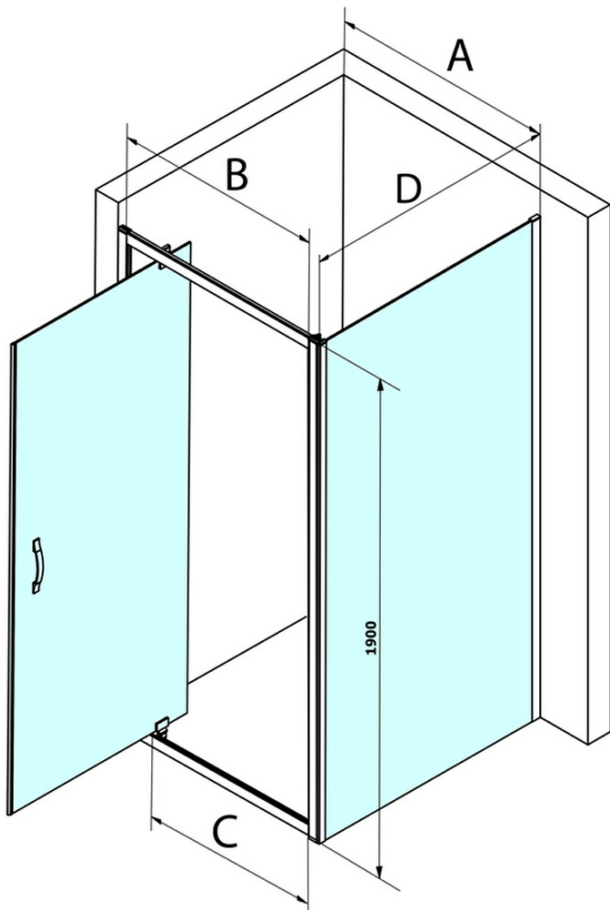

MODEL	A	B	C
GS1279	780-820	670	580
GS1296	880-920	770	680
GS3888	780-820	670	580
GS3899	880-920	770	680

MODEL	D
GS3170	680-700
GS3175	730-750
GS3180	780-800
GS3190	880-900
GS3110	980-1000
GS4370	680-700
GS4375	730-750
GS4380	780-800
GS4390	880-900
GS4310	980-1000