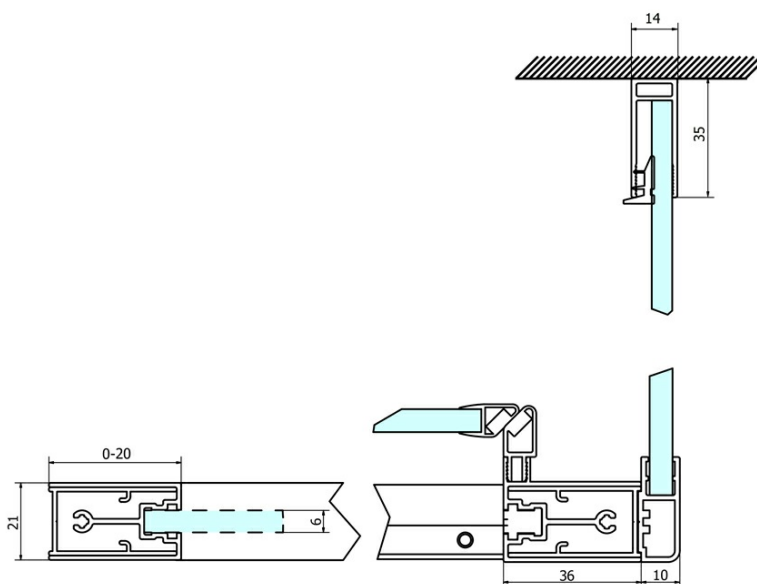

SIGMA SIMPLY Side Panel, 1000mm, clear glass

Order code: GS3110

Basic information

Brand: Gelco
Series: SIGMA SIMPLY

Size

Width: 1000 mm
Height: 1900 mm

Properties

Profile colour: Chrome - polished aluminum
Shape: Fixed panel for shower door
Glass colour: TRANSPARENT glass
Glass finish: Coated glass
Glass thickness: 6 mm
Weight / Piece: 35.0 kg
Packaging: 1 Piece
Warranty: 3 years

Spare parts

SIGMA SIMPLY/BORG installation set (Order code: NDGS01)
SIGMA SIMPLY installation kit for side wall (Order code: NDGS12)

Technical sheet

| MODEL | A | B | C |
|--------|-----------|-----|-----|
| GS1110 | 980-1020 | 430 | 400 |
| GS1111 | 1080-1120 | 480 | 435 |
| GS1112 | 1180-1220 | 530 | 485 |
| GS1113 | 1280-1320 | 580 | 535 |
| GS1114 | 1380-1420 | 630 | 585 |
| GS4210 | 980-1020 | 430 | 400 |
| GS4211 | 1080-1120 | 480 | 435 |
| GS4212 | 1180-1220 | 530 | 485 |
| GS4213 | 1280-1320 | 580 | 535 |
| GS4214 | 1380-1420 | 630 | 585 |

| MODEL | D |
|--------|----------|
| GS3170 | 680-700 |
| GS3175 | 730-750 |
| GS3180 | 780-800 |
| GS3190 | 880-900 |
| GS3110 | 980-1000 |
| GS4370 | 680-700 |
| GS4375 | 730-750 |
| GS4380 | 780-800 |
| GS4390 | 880-900 |
| GS4310 | 980-1000 |