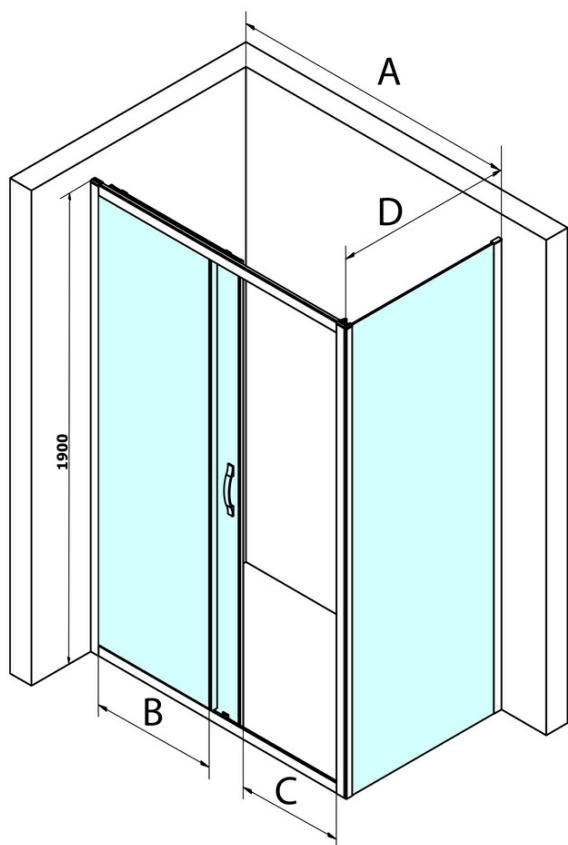

SIGMA SIMPLY Side Panel, 1000mm, clear glass

Order code: GS3110

Basic information

Brand: Gelco
Series: SIGMA SIMPLY

Size

Width: 1000 mm
Height: 1900 mm

Properties

Profile colour: Chrome - polished aluminum
Shape: Fixed panel for shower door
Glass colour: TRANSPARENT glass
Glass finish: Coated glass
Glass thickness: 6 mm
Weight / Piece: 35.0 kg
Packaging: 1 Piece
Warranty: 3 years

Spare parts

SIGMA SIMPLY/BORG installation set (Order code: NDGS01)
SIGMA SIMPLY installation kit for side wall (Order code: NDGS12)

Technical sheet

| MODEL | A | B | C |
|--------|-----------|-----|-----|
| GS1110 | 980-1020 | 430 | 400 |
| GS1111 | 1080-1120 | 480 | 435 |
| GS1112 | 1180-1220 | 530 | 485 |
| GS1113 | 1280-1320 | 580 | 535 |
| GS1114 | 1380-1420 | 630 | 585 |
| GS4210 | 980-1020 | 430 | 400 |
| GS4211 | 1080-1120 | 480 | 435 |
| GS4212 | 1180-1220 | 530 | 485 |
| GS4213 | 1280-1320 | 580 | 535 |
| GS4214 | 1380-1420 | 630 | 585 |