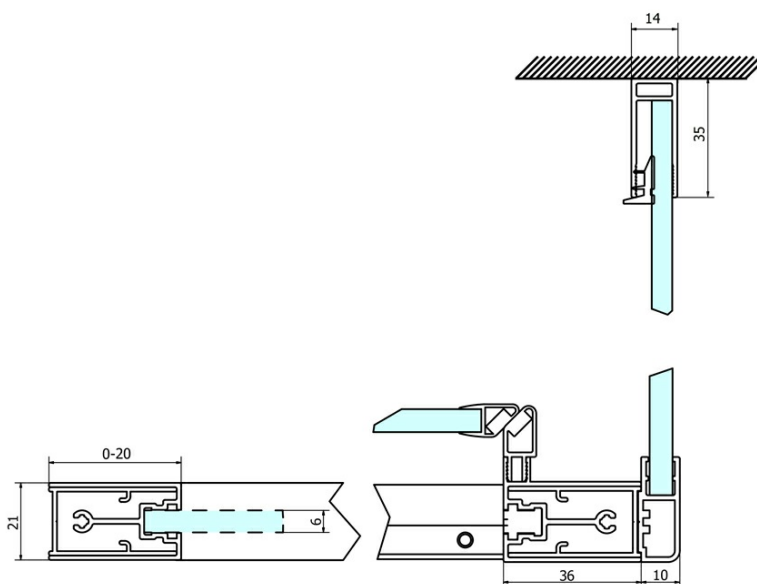

SIGMA SIMPLY Side Panel, 1000mm, clear glass

Order code: GS3110

Basic information

Brand: Gelco
Series: SIGMA SIMPLY

Size

Width: 1000 mm
Height: 1900 mm

Properties

Profile colour: Chrome - polished aluminum
Shape: Fixed panel for shower door
Glass colour: TRANSPARENT glass
Glass finish: Coated glass
Glass thickness: 6 mm
Weight / Piece: 35.0 kg
Packaging: 1 Piece
Warranty: 3 years

Spare parts

SIGMA SIMPLY/BORG installation set (Order code: NDGS01)
SIGMA SIMPLY installation kit for side wall (Order code: NDGS12)

Technical sheet

MODEL	A	B	C
GS1110	980-1020	430	400
GS1111	1080-1120	480	435
GS1112	1180-1220	530	485
GS1113	1280-1320	580	535
GS1114	1380-1420	630	585
GS4210	980-1020	430	400
GS4211	1080-1120	480	435
GS4212	1180-1220	530	485
GS4213	1280-1320	580	535
GS4214	1380-1420	630	585

MODEL	D
GS3170	680-700
GS3175	730-750
GS3180	780-800
GS3190	880-900
GS3110	980-1000
GS4370	680-700
GS4375	730-750
GS4380	780-800
GS4390	880-900
GS4310	980-1000

MODEL	A	B	C
GS1279	780-820	670	580
GS1296	880-920	770	680
GS3888	780-820	670	580
GS3899	880-920	770	680

MODEL	D
GS3170	680-700
GS3175	730-750
GS3180	780-800
GS3190	880-900
GS3110	980-1000
GS4370	680-700
GS4375	730-750
GS4380	780-800
GS4390	880-900
GS4310	980-1000