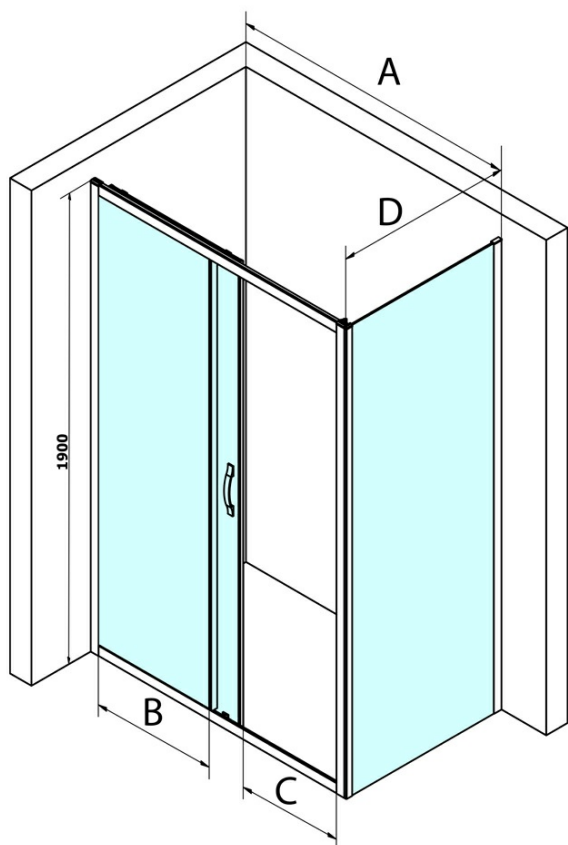

SIGMA SIMPLY Side Panel, 1000mm, clear glass

Order code: GS3110

Basic information

Brand: Gelco
Series: SIGMA SIMPLY

Size

Width: 1000 mm
Height: 1900 mm

Properties

Profile colour: Chrome - polished aluminum
Shape: Fixed panel for shower door
Glass colour: TRANSPARENT glass
Glass finish: Coated glass
Glass thickness: 6 mm
Weight / Piece: 35.0 kg
Packaging: 1 Piece
Warranty: 3 years

Spare parts

SIGMA SIMPLY/BORG installation set (Order code: NDGS01)
SIGMA SIMPLY installation kit for side wall (Order code: NDGS12)

Technical sheet

MODEL	A	B	C
GS1110	980-1020	430	400
GS1111	1080-1120	480	435
GS1112	1180-1220	530	485
GS1113	1280-1320	580	535
GS1114	1380-1420	630	585
GS4210	980-1020	430	400
GS4211	1080-1120	480	435
GS4212	1180-1220	530	485
GS4213	1280-1320	580	535
GS4214	1380-1420	630	585