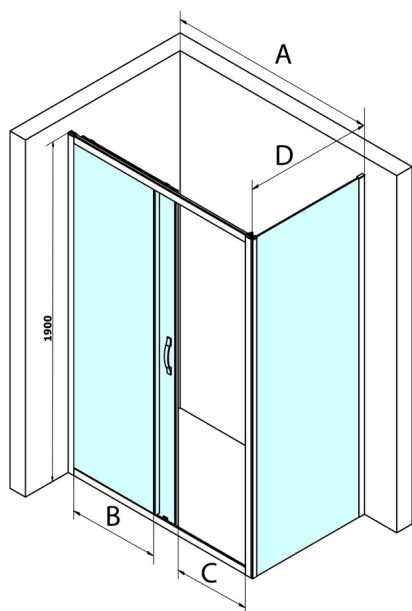

Technical sheet