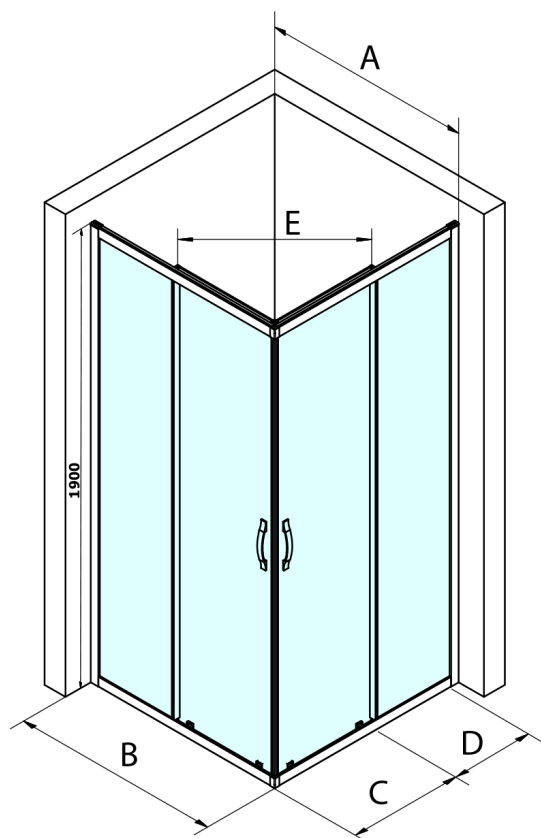

SIGMA SIMPLY Sliding Shower Door for corner entrance 800 mm, glass BRICK

Order code: GS2480

Basic information

Brand: Gelco
Series: SIGMA SIMPLY

Size

Width: 800 mm
Height: 1900 mm

Properties

Profile colour: Chrome - polished aluminum
Shape: Combinable door
Type of opening: Sliding door
Glass colour: BRICK glass
Glass finish: Coated glass
Glass thickness: 6 mm
Properties: Framed design
Weight / Piece: 29.0 kg
Packaging: 1 Piece
Warranty: 3 years

Spare parts

SIGMA SIMPLY pair of vertical seals for fixed and movable glass (Order code: NDGS02)
SIGMA SIMPLY/BORG upper roller (Order code: NDGS05)
SIGMA SIMPLY/BORG installation set (Order code: NDGS01)
SIGMA SIMPLY/BORG lower tiltable roller (Order code: NDGS04)
SIGMA SIMPLY handle (Order code: NDGS06)
SIGMA SIMPLY magnetic seals for corner entry, pair (Order code: NDGS09)

SIGMA SIMPLY Sliding Shower Door for corner entrance 800 mm, glass BRICK

Technical sheet

MODEL	A	B	C	D	E
GS2180	780-800	800	410	315	432
GS2190	880-900	900	460	365	503
GS2110	980-1000	1000	510	415	570
GS2111	1080-1100	1100	560	515	570
GS2112	1180-1200	1200	610	615	570
GS2480	780-800	800	410	315	432
GS2490	880-900	900	460	365	503
GS2410	980-1000	1000	510	415	570

Size	E
1200x1100	570
1200x1000	570
1200x900	538
1200x800	503
1100x1000	570
1100x800	503
1100x900	538
1000x900	538
1000x800	503
900x800	468