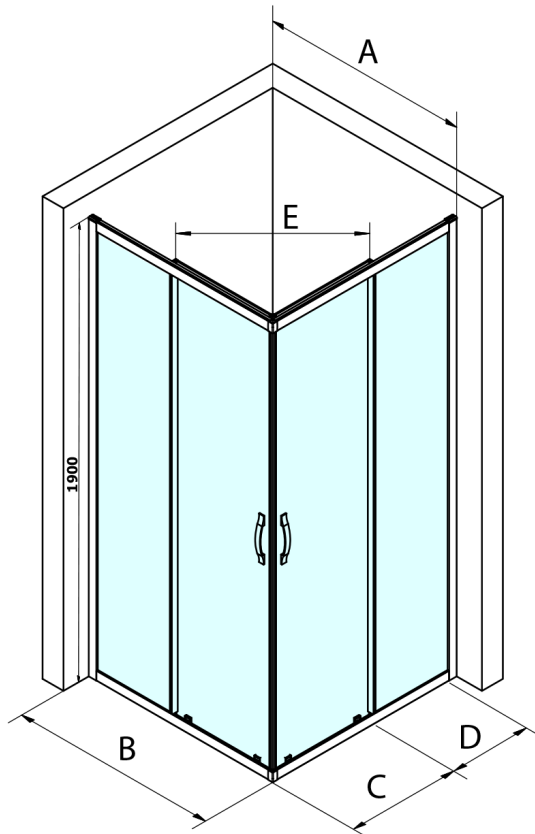

SIGMA SIMPLY Sliding Shower Door for corner entrance 1000 mm, glass BRICK

Order code: GS2410

Basic information

Brand: Gelco
Series: SIGMA SIMPLY

Size

Width: 1000 mm
Height: 1900 mm

Properties

Profile colour: Chrome - polished aluminum
Shape: Combinable door
Type of opening: Sliding door
Glass colour: BRICK glass
Glass finish: Coated glass
Glass thickness: 6 mm
Properties: Framed design
Weight / Piece: 35.0 kg
Packaging: 1 Piece
Warranty: 3 years

Spare parts

SIGMA SIMPLY pair of vertical seals for fixed and movable glass (Order code: NDGS02)
SIGMA SIMPLY/BORG upper roller (Order code: NDGS05)
SIGMA SIMPLY/BORG installation set (Order code: NDGS01)
SIGMA SIMPLY/BORG lower tiltable roller (Order code: NDGS04)
SIGMA SIMPLY handle (Order code: NDGS06)
SIGMA SIMPLY magnetic seals for corner entry, pair (Order code: NDGS09)

SIGMA SIMPLY Sliding Shower Door for corner entrance
1000 mm, glass BRICK

Technical sheet

MODEL	A	B	C	D	E
GS2180	780-800	800	410	315	432
GS2190	880-900	900	460	365	503
GS2110	980-1000	1000	510	415	570
GS2111	1080-1100	1100	560	515	570
GS2112	1180-1200	1200	610	615	570
GS2480	780-800	800	410	315	432
GS2490	880-900	900	460	365	503
GS2410	980-1000	1000	510	415	570

Size	E
1200x1100	570
1200x1000	570
1200x900	538
1200x800	503
1100x1000	570
1100x800	503
1100x900	538
1000x900	538
1000x800	503
900x800	468