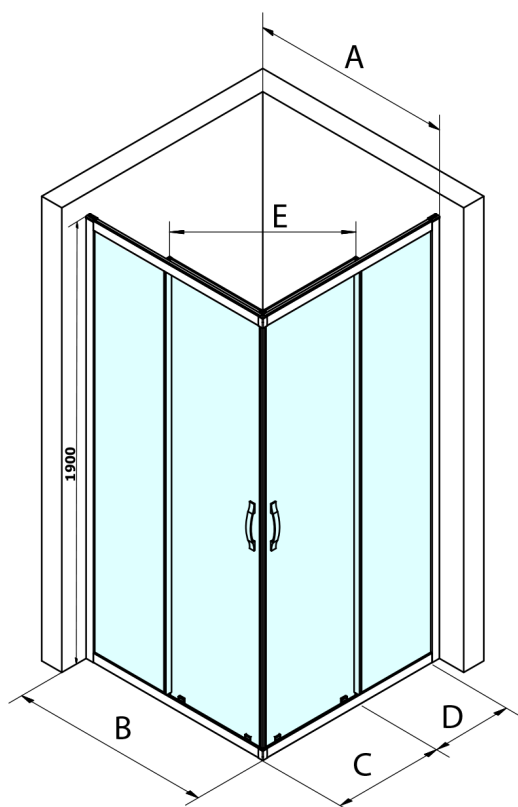

SIGMA SIMPLY Sliding Shower Door for corner entrance 1000 mm, glass BRICK

Order code: GS2410

Size

Width: 1000 mm

Height: 1900 mm

Properties

Warranty: 3 years

Technical sheet

MODEL	A	B	C	D	E
GS2180	780-800	800	410	315	432
GS2190	880-900	900	460	365	503
GS2110	980-1000	1000	510	415	570
GS2111	1080-1100	1100	560	515	570
GS2112	1180-1200	1200	610	615	570
GS2480	780-800	800	410	315	432
GS2490	880-900	900	460	365	503
GS2410	980-1000	1000	510	415	570

Size	E
1200x1100	570
1200x1000	570
1200x900	538
1200x800	503
1100x1000	570
1100x800	503
1100x900	538
1000x900	538
1000x800	503
900x800	468