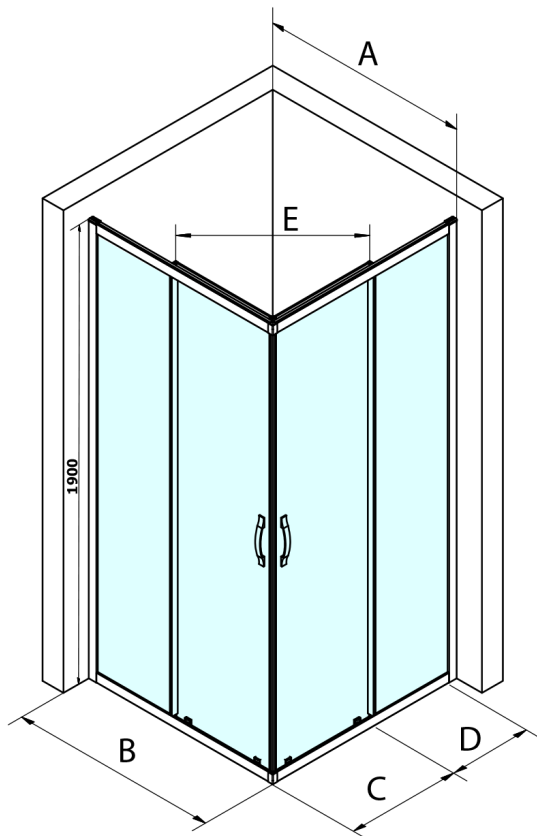

SIGMA SIMPLY Sliding Shower Door for corner entrance 900 mm, clear glass

Order code: GS2190

Basic information

Brand: Gelco
Series: SIGMA SIMPLY

Size

Width: 900 mm
Height: 1900 mm

Properties

Profile colour: Chrome - polished aluminum
Shape: Combinable door
Type of opening: Sliding door
Glass colour: TRANSPARENT glass
Glass finish: Coated glass
Glass thickness: 6 mm
Properties: Framed design
Weight / Piece: 32.0 kg
Packaging: 1 Piece
Warranty: 3 years

Spare parts

Set of vertical seals for 6/6mm glass, 1900mm (Order code: NDGS02)
SIGMA SIMPLY/BORG upper roller (Order code: NDGS05)
SIGMA SIMPLY/BORG installation set (Order code: NDGS01)
SIGMA SIMPLY/BORG lower tiltable roller (Order code: NDGS04)
SIGMA SIMPLY handle (Order code: NDGS06)
Set of 45° magnetic seals for glass 6/6mm, 1900mm (Order code: NDGS09)

SIGMA SIMPLY Sliding Shower Door for corner entrance 900 mm, clear glass

Technical sheet

MODEL	A	B	C	D	E
GS2180	780-800	800	410	315	432
GS2190	880-900	900	460	365	503
GS2110	980-1000	1000	510	415	570
GS2111	1080-1100	1100	560	515	570
GS2112	1180-1200	1200	610	615	570
GS2480	780-800	800	410	315	432
GS2490	880-900	900	460	365	503
GS2410	980-1000	1000	510	415	570

Size	E
1200x1100	570
1200x1000	570
1200x900	538
1200x800	503
1100x1000	570
1100x800	503
1100x900	538
1000x900	538
1000x800	503
900x800	468