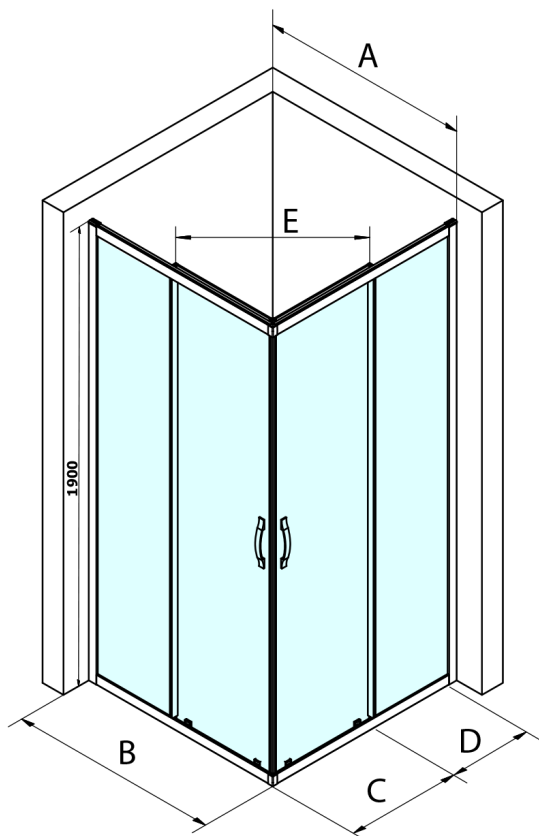

SIGMA SIMPLY Sliding Shower Door for corner entrance 900 mm, clear glass

Technical sheet