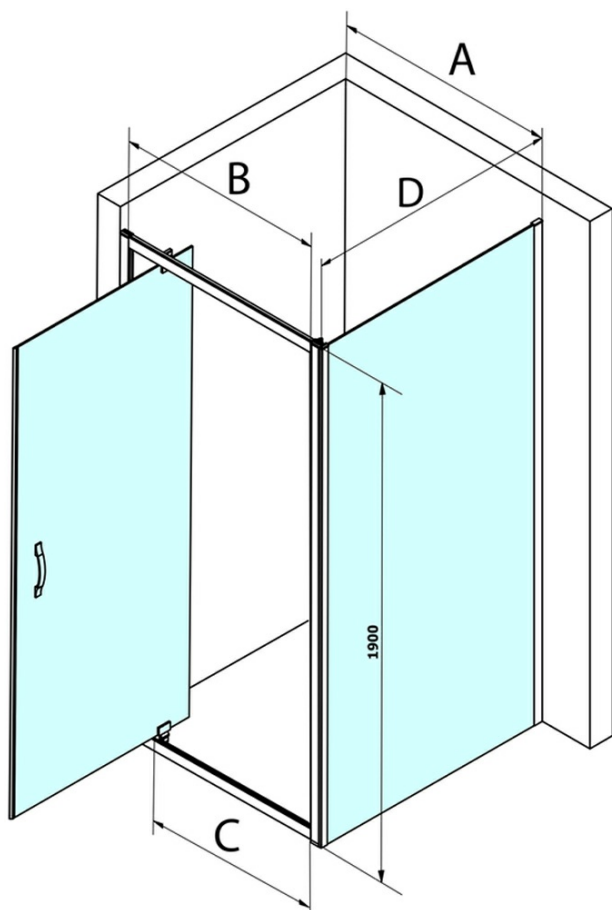

Order code: GS1296

Basic information

Brand: Gelco
Series: SIGMA SIMPLY

Size

Width: 900 mm
Height: 1900 mm

Properties

Profile colour: Chrome - polished aluminum
Shape: Alcove door
Type of opening: Single pivot door
Opening direction: Versatile
Opening width: 680 mm
Glass colour: TRANSPARENT glass
Glass finish: Coated glass
Glass thickness: 6 mm
Installation width from: 870 mm
Installation width up to: 910 mm
Properties: Framed design
Weight / Piece: 29.5 kg
Packaging: 1 Piece
Warranty: 3 years

Spare parts

SIGMA SIMPLY/BORG installation set (Order code: NDGS01)
SIGMA SIMPLY magnetic seal for sliding doors, set (Order code: NDGS07)
SIGMA SIMPLY Bottom seal 6 mm (Order code: NDGS14)
SIGMA SIMPLY handle (Order code: NDGS06)
SIGMA SIMPLY bubble seal (Order code: NDGS16)
SIGMA SIMPLY set of magnetic seals (Order code: NDGS13)

Technical sheet

MODEL	A	B	C
GS1279	770-810	670	580
GS1296	870-910	770	680
GS3888	770-810	670	580
GS3899	870-910	770	680

MODEL	A	B	C
GS1279	780-820	670	580
GS1296	880-920	770	680
GS3888	780-820	670	580
GS3899	880-920	770	680