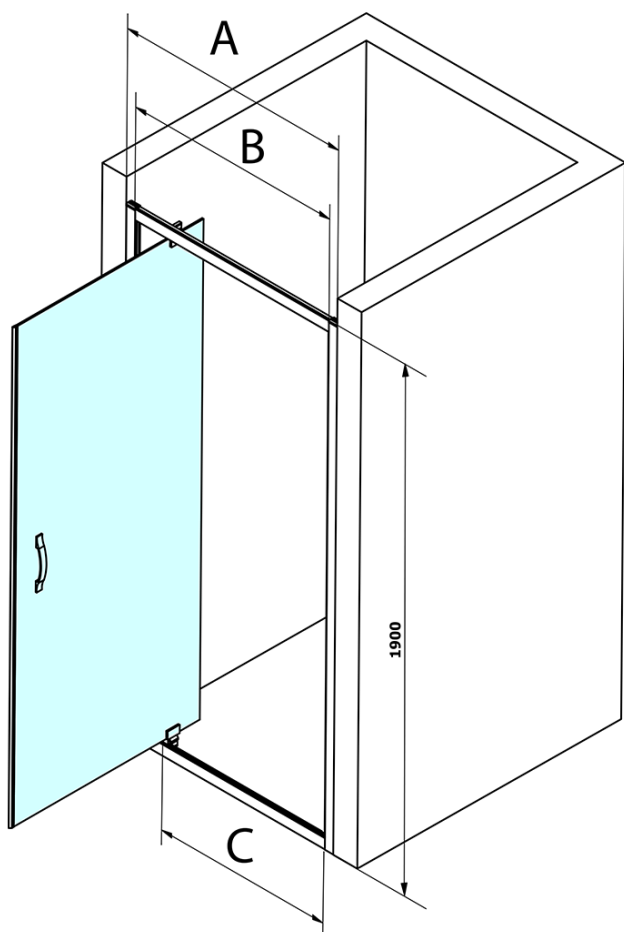

Order code: GS1296

Basic information

Brand: Gelco
Series: SIGMA SIMPLY

Size

Width: 900 mm
Height: 1900 mm

Properties

Profile colour: Chrome - polished aluminum
Shape: Alcove door
Type of opening: Single pivot door
Opening direction: Versatile
Opening width: 680 mm
Glass colour: TRANSPARENT glass
Glass finish: Coated glass
Glass thickness: 6 mm
Installation width from: 870 mm
Installation width up to: 910 mm
Properties: Framed design
Weight / Piece: 29.5 kg
Packaging: 1 Piece
Warranty: 3 years

Spare parts

SIGMA SIMPLY/BORG installation set (Order code: NDGS01)
SIGMA SIMPLY magnetic seal for sliding doors, set (Order code: NDGS07)
SIGMA SIMPLY Bottom seal 6 mm (Order code: NDGS14)
SIGMA SIMPLY handle (Order code: NDGS06)
SIGMA SIMPLY bubble seal (Order code: NDGS16)
SIGMA SIMPLY set of magnetic seals (Order code: NDGS13)

Technical sheet

MODEL	A	B	C
GS1279	770-810	670	580
GS1296	870-910	770	680
GS3888	770-810	670	580
GS3899	870-910	770	680

MODEL	A	B	C
GS1279	780-820	670	580
GS1296	880-920	770	680
GS3888	780-820	670	580
GS3899	880-920	770	680