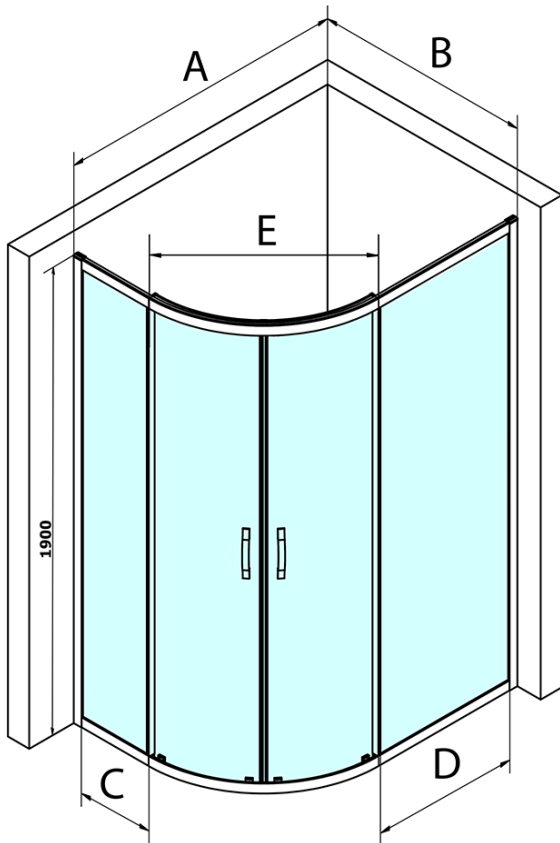

SIGMA SIMPLY Quadrant Shower Enclosure 1200x900mm, R550, L/R, clear glass

Order code: GS1290

Basic information

Brand: Gelco
Series: SIGMA SIMPLY

Size

Width: 1200 mm
Height: 1900 mm
Depth: 900 mm

Properties

Profile colour: Chrome - polished aluminum
Shape: Quadrant with extended side panel
Type of opening: Sliding door
Opening width: 576 mm
Glass colour: TRANSPARENT glass
Glass finish: Coated glass
Glass thickness: 6 mm
Radius: R550
Properties: Framed design
Weight / Piece: 62.0 kg
Packaging: 1 Piece
Warranty: 3 years

Spare parts

SIGMA SIMPLY/BORG installation set (Order code: NDGS01)
SIGMA SIMPLY pair of vertical seals for fixed and movable glass (Order code: NDGS02)
SIGMA SIMPLY/BORG upper roller (Order code: NDGS05)
SIGMA SIMPLY/BORG lower tiltable roller (Order code: NDGS04)
SIGMA SIMPLY Bottom seal 6 mm (Order code: NDGS14)
SIGMA SIMPLY magnetic seals for corner entry, pair (Order code: NDGS09)
SIGMA SIMPLY bubble seal (Order code: NDGS16)
SIGMA SIMPLY handle (Order code: NDGS06)
SIGMA SIMPLY set of magnetic seals (Order code: NDGS13)

SIGMA SIMPLY Quadrant Shower Enclosure 1200x900mm,
R550, L/R, clear glass

Technical sheet

| MODEL | A | B | C | D | E |
|--------|-----------|---------|-----|-----|-----|
| GS1080 | 980-1000 | 780-800 | 210 | 410 | 509 |
| GS1290 | 1180-1200 | 880-900 | 310 | 610 | 576 |