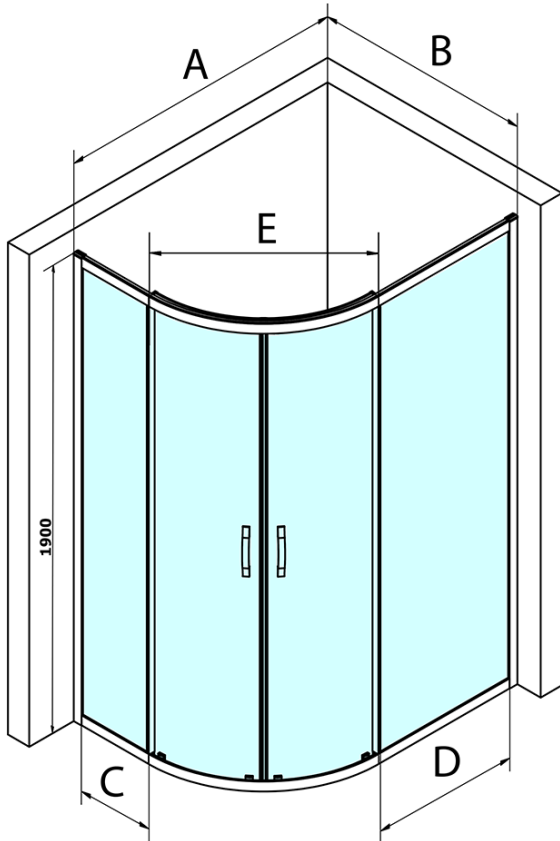

SIGMA SIMPLY Quadrant Shower Enclosure 1200x900mm, R550, L/R, clear glass

Order code: GS1290

Basic information

Brand: Gelco
Series: SIGMA SIMPLY

Size

Width: 1200 mm
Height: 1900 mm
Depth: 900 mm

Properties

Profile colour: Chrome - polished aluminum
Shape: Quadrant with extended side panel
Type of opening: Sliding door
Opening width: 576 mm
Glass colour: TRANSPARENT glass
Glass finish: Coated glass
Glass thickness: 6 mm
Radius: R550
Properties: Framed design
Weight / Piece: 62.0 kg
Packaging: 1 Piece
Warranty: 3 years

Spare parts

SIGMA SIMPLY/BORG installation set (Order code: NDGS01)
Set of vertical seals for 6/6mm glass, 1900mm (Order code: NDGS02)
SIGMA SIMPLY/BORG upper roller (Order code: NDGS05)
SIGMA SIMPLY/BORG lower tiltable roller (Order code: NDGS04)
Bottom seal for door, glass 6mm, 1000mm (Order code: NDGS14)
Set of 45° magnetic seals for glass 6/6mm, 1900mm (Order code: NDGS09)
Bubble seal for 6mm glass, 2000mm (Order code: NDGS16)
SIGMA SIMPLY handle (Order code: NDGS06)
Set of 45° magnetic seals for glass 6mm and profile, 1900mm (Order code: NDGS13)

SIGMA SIMPLY Quadrant Shower Enclosure 1200x900mm,
R550, L/R, clear glass

Technical sheet

MODEL	A	B	C	D	E
GS1080	980-1000	780-800	210	410	509
GS1290	1180-1200	880-900	310	610	576