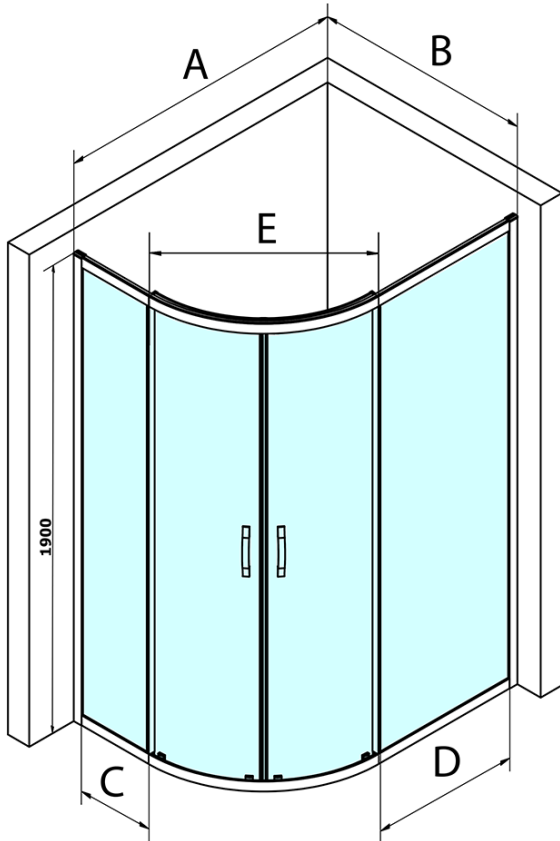

SIGMA SIMPLY Quadrant Shower Enclosure 1200x900mm, R550, L/R, clear glass

Order code: GS1290

Basic information

Brand: Gelco
Series: SIGMA SIMPLY

Size

Width: 1200 mm
Height: 1900 mm
Depth: 900 mm

Properties

Profile colour: Chrome - polished aluminum
Shape: Quadrant with extended side panel
Type of opening: Sliding door
Opening width: 576 mm
Glass colour: TRANSPARENT glass
Glass finish: Coated glass
Glass thickness: 6 mm
Radius: R550
Properties: Framed design
Weight / Piece: 62.0 kg
Packaging: 1 Piece
Warranty: 3 years

Spare parts

SIGMA SIMPLY/BORG installation set (Order code: NDGS01)
SIGMA SIMPLY pair of vertical seals for fixed and movable glass (Order code: NDGS02)
SIGMA SIMPLY/BORG upper roller (Order code: NDGS05)
SIGMA SIMPLY/BORG lower tiltable roller (Order code: NDGS04)
SIGMA SIMPLY Bottom seal 6 mm (Order code: NDGS14)
SIGMA SIMPLY magnetic seals for corner entry, pair (Order code: NDGS09)
SIGMA SIMPLY bubble seal (Order code: NDGS16)
SIGMA SIMPLY handle (Order code: NDGS06)
SIGMA SIMPLY set of magnetic seals (Order code: NDGS13)

SIGMA SIMPLY Quadrant Shower Enclosure 1200x900mm,
R550, L/R, clear glass

Technical sheet

MODEL	A	B	C	D	E
GS1080	980-1000	780-800	210	410	509
GS1290	1180-1200	880-900	310	610	576