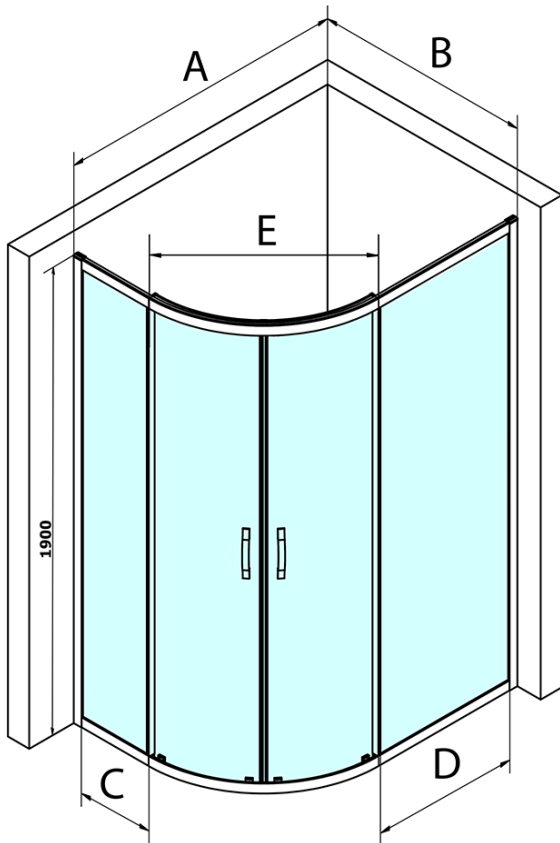

SIGMA SIMPLY Quadrant Shower Enclosure 1200x900mm, R550, L/R, clear glass

Order code: GS1290

Basic information

Brand: Gelco
Series: SIGMA SIMPLY

Size

Width: 1200 mm
Height: 1900 mm
Depth: 900 mm

Properties

Profile colour: Chrome - polished aluminum
Shape: Quadrant with extended side panel
Type of opening: Sliding door
Opening width: 576 mm
Glass colour: TRANSPARENT glass
Glass finish: Coated glass
Glass thickness: 6 mm
Radius: R550
Properties: Framed design
Weight / Piece: 62.0 kg
Packaging: 1 Piece
Warranty: 3 years

Spare parts

SIGMA SIMPLY/BORG installation set (Order code: NDGS01)
SIGMA SIMPLY pair of vertical seals for fixed and movable glass (Order code: NDGS02)
SIGMA SIMPLY/BORG upper roller (Order code: NDGS05)
SIGMA SIMPLY/BORG lower tiltable roller (Order code: NDGS04)
SIGMA SIMPLY Bottom seal 6 mm (Order code: NDGS14)
SIGMA SIMPLY magnetic seals for corner entry, pair (Order code: NDGS09)
SIGMA SIMPLY bubble seal (Order code: NDGS16)
SIGMA SIMPLY handle (Order code: NDGS06)
SIGMA SIMPLY set of magnetic seals (Order code: NDGS13)

SIGMA SIMPLY Quadrant Shower Enclosure 1200x900mm,
R550, L/R, clear glass

Technical sheet

MODEL	A	B	C	D	E
GS1080	980-1000	780-800	210	410	509
GS1290	1180-1200	880-900	310	610	576