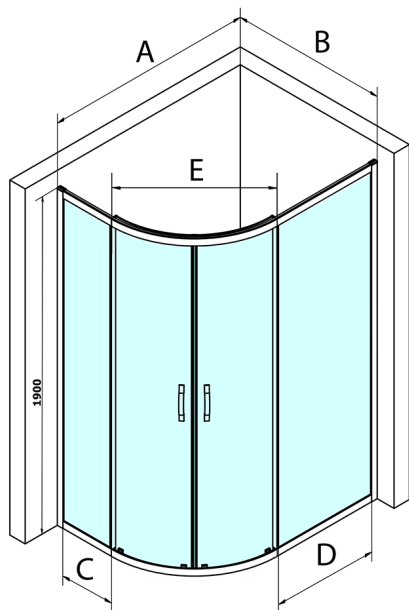

## SIGMA SIMPLY Quadrant Shower Enclosure 1200x900mm, R550, L/R, clear glass

**Order code:** GS1290

**Size**

Width: 1200 mm

Height: 1900 mm

Depth: 900 mm

**Properties**

Warranty: 3 years

### Technical sheet

MODEL	A	B	C	D	E
GS1080	980-1000	780-800	210	410	509
GS1290	1180-1200	880-900	310	610	576