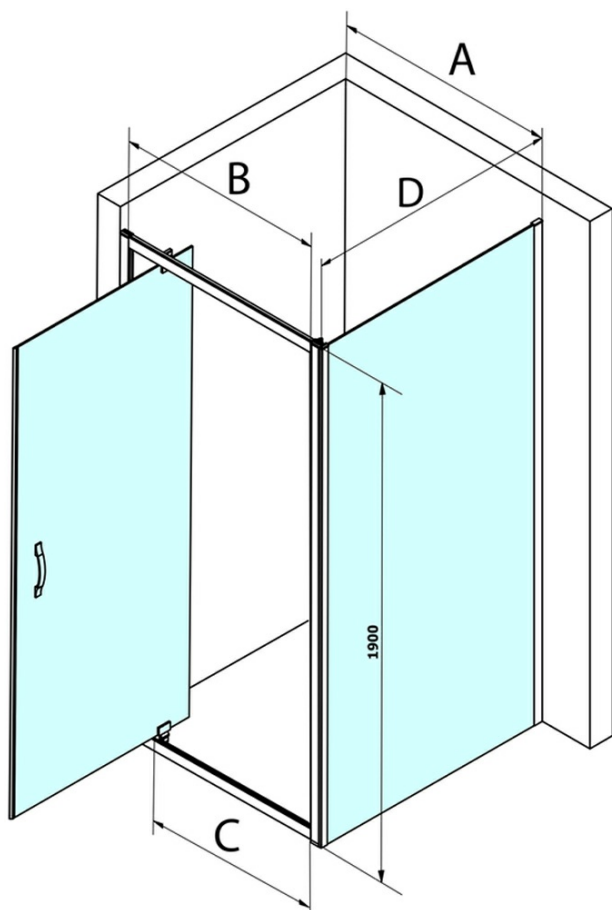

Order code: GS1279

Basic information

Brand: Gelco
Series: SIGMA SIMPLY

Size

Width: 800 mm
Height: 1900 mm

Properties

Profile colour: Chrome - polished aluminum
Shape: Alcove door
Type of opening: Single pivot door
Opening direction: Versatile
Opening width: 580 mm
Glass colour: TRANSPARENT glass
Glass finish: Coated glass
Glass thickness: 6 mm
Installation width from: 770 mm
Installation width up to: 810 mm
Properties: Framed design
Weight / Piece: 28.0 kg
Packaging: 1 Piece
Warranty: 3 years

Spare parts

SIGMA SIMPLY magnetic seal for sliding doors, set (Order code: NDGS07)

SIGMA SIMPLY/BORG installation set (Order code: NDGS01)

SIGMA SIMPLY Bottom seal 6 mm (Order code: NDGS14)

SIGMA SIMPLY handle (Order code: NDGS06)

SIGMA SIMPLY bubble seal (Order code: NDGS16)

SIGMA SIMPLY set of magnetic seals (Order code: NDGS13)

Technical sheet

MODEL	A	B	C
GS1279	770-810	670	580
GS1296	870-910	770	680
GS3888	770-810	670	580
GS3899	870-910	770	680

MODEL	A	B	C
GS1279	780-820	670	580
GS1296	880-920	770	680
GS3888	780-820	670	580
GS3899	880-920	770	680

MODEL	D
GS3170	680-700
GS3175	730-750
GS3180	780-800
GS3190	880-900
GS3110	980-1000
GS4370	680-700
GS4375	730-750
GS4380	780-800
GS4390	880-900
GS4310	980-1000