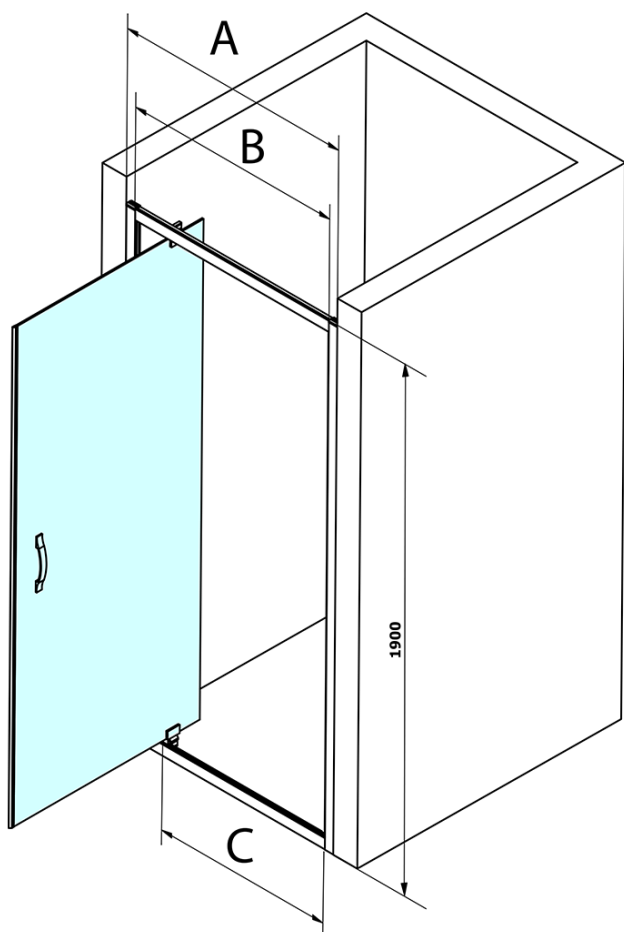

Order code: GS1279

Basic information

Brand: Gelco
Series: SIGMA SIMPLY

Size

Width: 800 mm
Height: 1900 mm

Properties

Profile colour: Chrome - polished aluminum
Shape: Alcove door
Type of opening: Single pivot door
Opening direction: Versatile
Opening width: 580 mm
Glass colour: TRANSPARENT glass
Glass finish: Coated glass
Glass thickness: 6 mm
Installation width from: 770 mm
Installation width up to: 810 mm
Properties: Framed design
Weight / Piece: 28.0 kg
Packaging: 1 Piece
Warranty: 3 years

Spare parts

SIGMA SIMPLY magnetic seal for sliding doors, set (Order code: NDGS07)

SIGMA SIMPLY/BORG installation set (Order code: NDGS01)

SIGMA SIMPLY Bottom seal 6 mm (Order code: NDGS14)

SIGMA SIMPLY handle (Order code: NDGS06)

SIGMA SIMPLY bubble seal (Order code: NDGS16)

SIGMA SIMPLY set of magnetic seals (Order code: NDGS13)

Technical sheet

MODEL	A	B	C
GS1279	770-810	670	580
GS1296	870-910	770	680
GS3888	770-810	670	580
GS3899	870-910	770	680