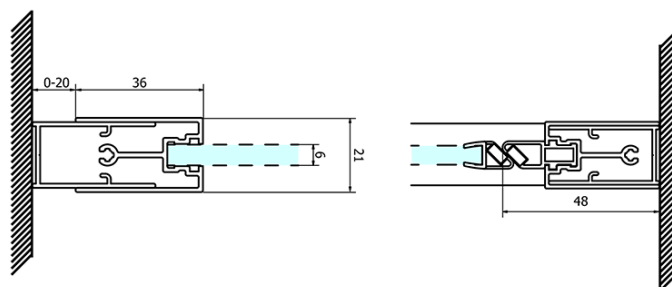

Order code: GS1279

Basic information

Brand: Gelco
Series: SIGMA SIMPLY

Size

Width: 800 mm
Height: 1900 mm

Properties

Profile colour: Chrome - polished aluminum
Shape: Alcove door
Type of opening: Single pivot door
Opening direction: Versatile
Opening width: 580 mm
Glass colour: TRANSPARENT glass
Glass finish: Coated glass
Glass thickness: 6 mm
Installation width from: 770 mm
Installation width up to: 810 mm
Properties: Framed design
Weight / Piece: 28.0 kg
Packaging: 1 Piece
Warranty: 3 years

Spare parts

SIGMA SIMPLY magnetic seal for sliding doors, set (Order code: NDGS07)

SIGMA SIMPLY/BORG installation set (Order code: NDGS01)

SIGMA SIMPLY Bottom seal 6 mm (Order code: NDGS14)

SIGMA SIMPLY handle (Order code: NDGS06)

SIGMA SIMPLY bubble seal (Order code: NDGS16)

SIGMA SIMPLY set of magnetic seals (Order code: NDGS13)

Technical sheet

MODEL	A	B	C
GS1279	770-810	670	580
GS1296	870-910	770	680
GS3888	770-810	670	580
GS3899	870-910	770	680