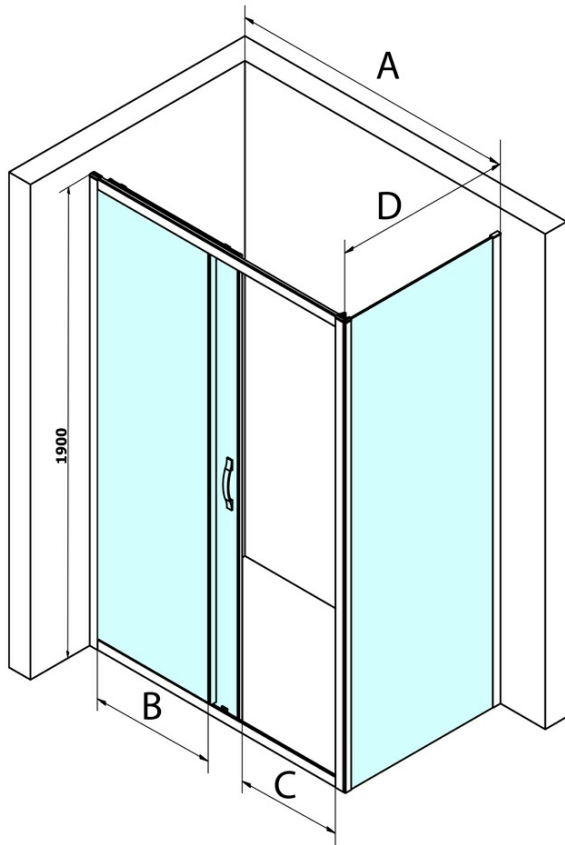

MODEL	A	B	C
GS1110	980-1020	430	400
GS1111	1080-1120	480	435
GS1112	1180-1220	530	485
GS1113	1280-1320	580	535
GS1114	1380-1420	630	585
GS4210	980-1020	430	400
GS4211	1080-1120	480	435
GS4212	1180-1220	530	485
GS4213	1280-1320	580	535
GS4214	1380-1420	630	585

MODEL	D
GS3170	680-700
GS3175	730-750
GS3180	780-800
GS3190	880-900
GS3110	980-1000
GS4370	680-700
GS4375	730-750
GS4380	780-800
GS4390	880-900
GS4310	980-1000