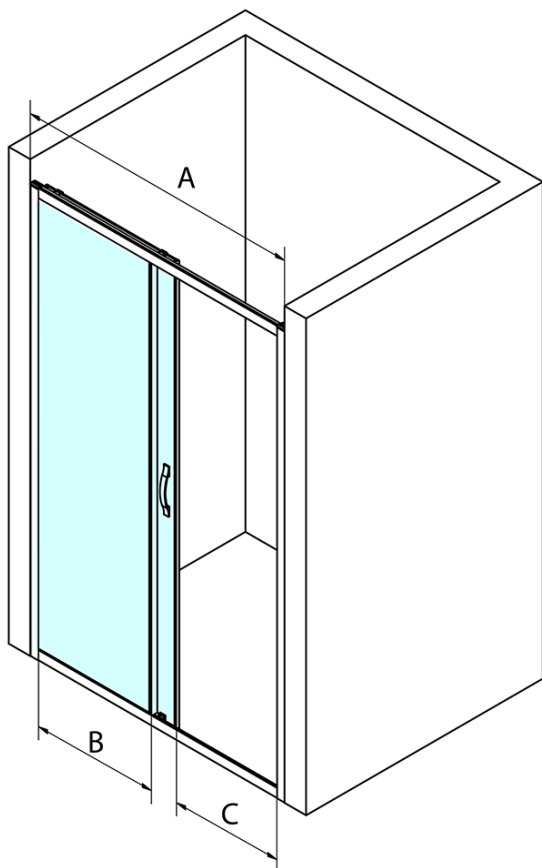

Technical sheet