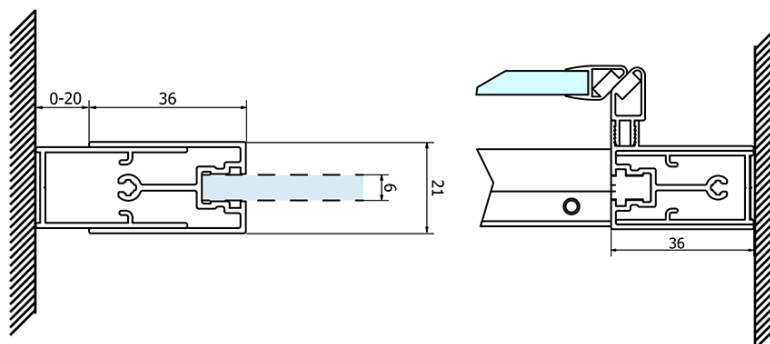

Order code: GS1112

Basic information

Brand: Gelco
Series: SIGMA SIMPLY

Size

Width: 1200 mm
Height: 1900 mm

Properties

Profile colour: Chrome - polished aluminum
Shape: Alcove door
Type of opening: Sliding door
Opening direction: Versatile
Opening width: 485 mm
Glass colour: TRANSPARENT glass
Glass finish: Coated glass
Glass thickness: 6 mm
Installation width from: 1170 mm
Installation width up to: 1210 mm
Properties: Framed design
Weight / Piece: 41.0 kg
Packaging: 1 Piece
Warranty: 3 years

Spare parts

SIGMA SIMPLY handle (Order code: NDGS06)
SIGMA SIMPLY/BORG installation set (Order code: NDGS01)
SIGMA SIMPLY magnetic seal for sliding doors, set (Order code: NDGS07)
SIGMA SIMPLY pair of vertical seals for fixed and movable glass (Order code: NDGS02)
SIGMA SIMPLY/BORG upper roller (Order code: NDGS05)
SIGMA SIMPLY/BORG lower tiltable roller (Order code: NDGS04)

Technical sheet

MODEL	A	B	C
GS1110	970-1010	430	400
GS1111	1070-1110	480	435
GS1112	1170-1210	530	485
GS1113	1270-1310	580	535
GS1114	1370-1410	630	585
GS4210	970-1010	430	400
GS4211	1070-1110	480	435
GS4212	1170-1210	530	485
GS4213	1270-1310	580	535
GS4214	1370-1410	630	585