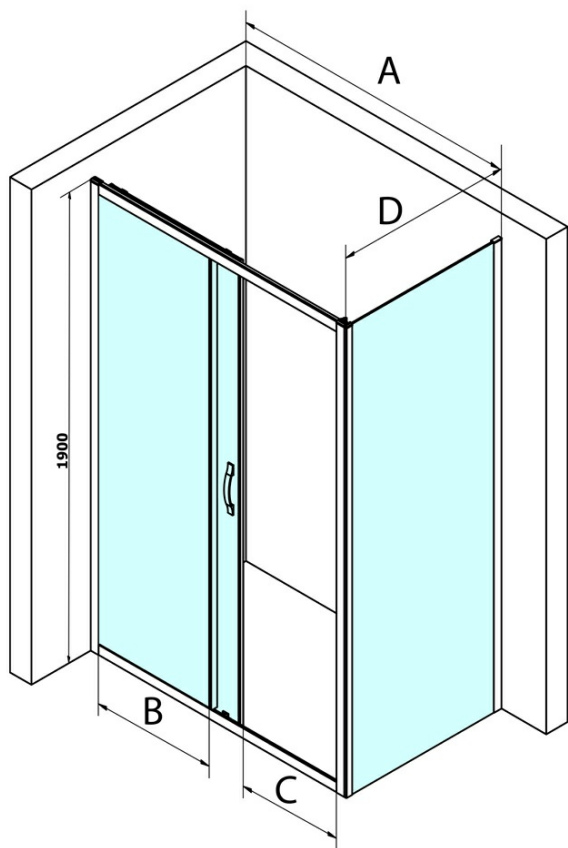

MODEL	A	B	C
GS1110	980-1020	430	400
GS1111	1080-1120	480	435
GS1112	1180-1220	530	485
GS1113	1280-1320	580	535
GS1114	1380-1420	630	585
GS4210	980-1020	430	400
GS4211	1080-1120	480	435
GS4212	1180-1220	530	485
GS4213	1280-1320	580	535
GS4214	1380-1420	630	585

MODEL	D
GS3170	680-700
GS3175	730-750
GS3180	780-800
GS3190	880-900
GS3110	980-1000
GS4370	680-700
GS4375	730-750
GS4380	780-800
GS4390	880-900
GS4310	980-1000