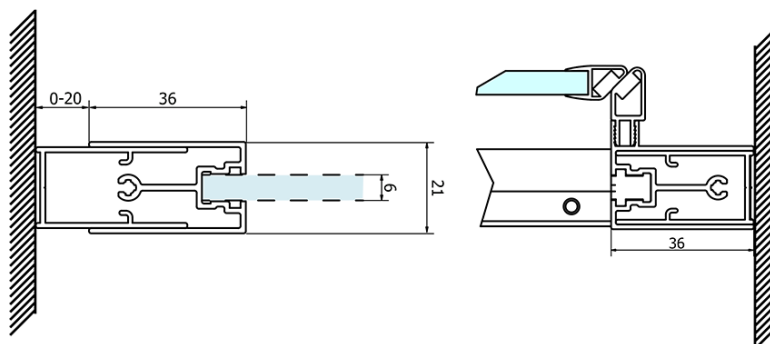

MODEL	A	B	C
GS1110	970-1010	430	400
GS1111	1070-1110	480	435
GS1112	1170-1210	530	485
GS1113	1270-1310	580	535
GS1114	1370-1410	630	585
GS4210	970-1010	430	400
GS4211	1070-1110	480	435
GS4212	1170-1210	530	485
GS4213	1270-1310	580	535
GS4214	1370-1410	630	585