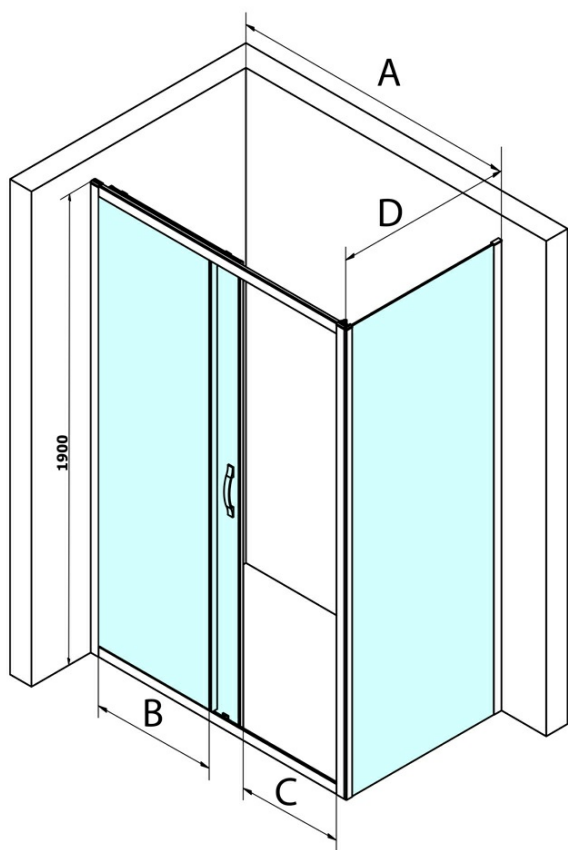

Order code: GS1111

Basic information

Brand: Gelco
Series: SIGMA SIMPLY

Size

Width: 1100 mm
Height: 1900 mm

Properties

Profile colour: Chrome - polished aluminum
Shape: Alcove door
Type of opening: Sliding door
Opening direction: Versatile
Opening width: 435 mm
Glass colour: TRANSPARENT glass
Glass finish: Coated glass
Glass thickness: 6 mm
Installation width from: 1070 mm
Installation width up to: 1110 mm
Properties: Framed design
Weight / Piece: 40.0 kg
Packaging: 1 Piece
Warranty: 3 years

Spare parts

SIGMA SIMPLY pair of vertical seals for fixed and movable glass (Order code: NDGS02)
SIGMA SIMPLY/BORG upper roller (Order code: NDGS05)
SIGMA SIMPLY magnetic seal for sliding doors, set (Order code: NDGS07)
SIGMA SIMPLY/BORG installation set (Order code: NDGS01)
SIGMA SIMPLY/BORG lower tiltable roller (Order code: NDGS04)
SIGMA SIMPLY handle (Order code: NDGS06)

Technical sheet

MODEL	A	B	C
GS1110	970-1010	430	400
GS1111	1070-1110	480	435
GS1112	1170-1210	530	485
GS1113	1270-1310	580	535
GS1114	1370-1410	630	585
GS4210	970-1010	430	400
GS4211	1070-1110	480	435
GS4212	1170-1210	530	485
GS4213	1270-1310	580	535
GS4214	1370-1410	630	585