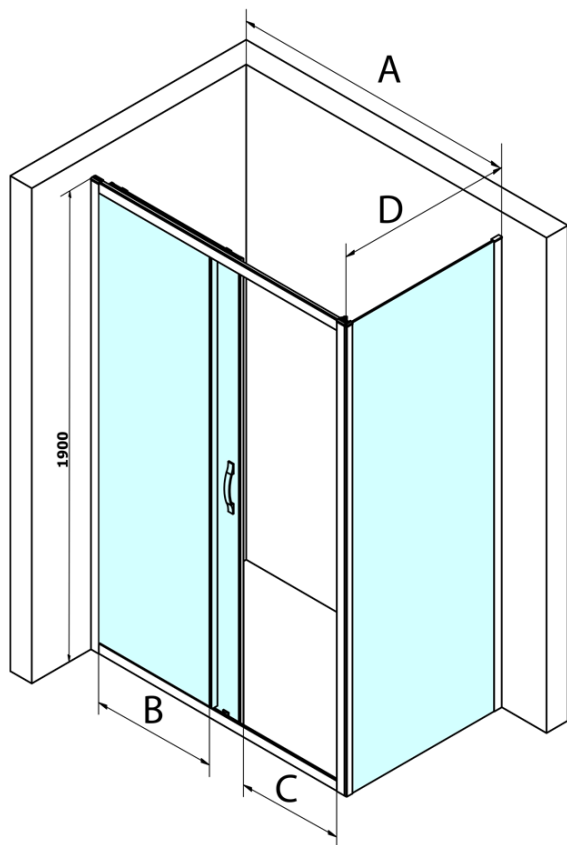

Order code: GS1110

Basic information

Brand: Gelco
Series: SIGMA SIMPLY

Size

Width: 1000 mm
Height: 1900 mm

Properties

Profile colour: Chrome - polished aluminum
Shape: Alcove door
Type of opening: Sliding door
Opening direction: Versatile
Opening width: 400 mm
Glass colour: TRANSPARENT glass
Glass finish: Coated glass
Glass thickness: 6 mm
Installation width from: 970 mm
Installation width up to: 1010 mm
Properties: Framed design
Weight / Piece: 37.0 kg
Packaging: 1 Piece
Warranty: 3 years

Spare parts

SIGMA SIMPLY handle (Order code: NDGS06)
SIGMA SIMPLY/BORG installation set (Order code: NDGS01)
Set of 45° magnetic seals for glass 6mm and profile, 1900mm (Order code: NDGS07)
Set of vertical seals for 6/6mm glass, 1900mm (Order code: NDGS02)
SIGMA SIMPLY/BORG upper roller (Order code: NDGS05)
SIGMA SIMPLY/BORG lower tiltable roller (Order code: NDGS04)

Technical sheet

MODEL	A	B	C
GS1110	970-1010	430	400
GS1111	1070-1110	480	435
GS1112	1170-1210	530	485
GS1113	1270-1310	580	535
GS1114	1370-1410	630	585
GS4210	970-1010	430	400
GS4211	1070-1110	480	435
GS4212	1170-1210	530	485
GS4213	1270-1310	580	535
GS4214	1370-1410	630	585