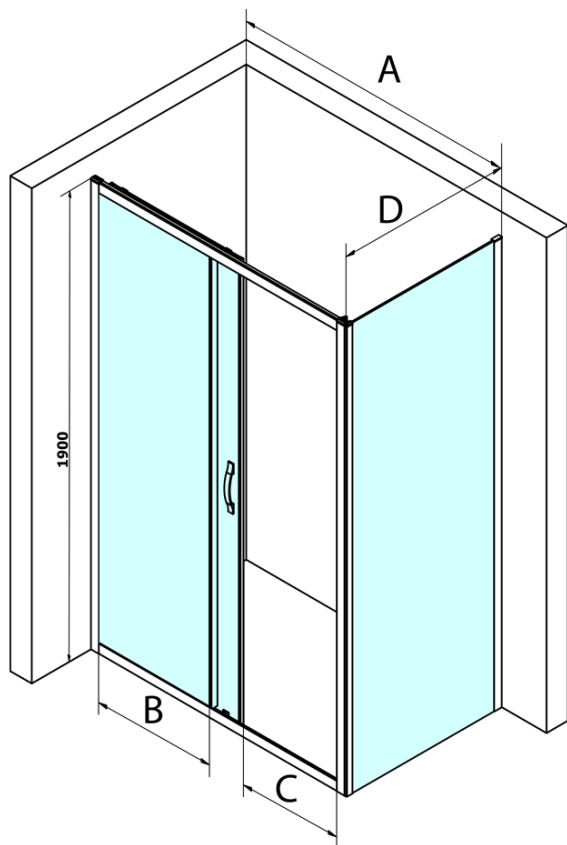

Order code: GS1110

Basic information

Brand: Gelco
Series: SIGMA SIMPLY

Size

Width: 1000 mm
Height: 1900 mm

Properties

Profile colour: Chrome - polished aluminum
Shape: Alcove door
Type of opening: Sliding door
Opening direction: Versatile
Opening width: 400 mm
Glass colour: TRANSPARENT glass
Glass finish: Coated glass
Glass thickness: 6 mm
Installation width from: 970 mm
Installation width up to: 1010 mm
Properties: Framed design
Weight / Piece: 37.0 kg
Packaging: 1 Piece
Warranty: 3 years

Spare parts

SIGMA SIMPLY handle (Order code: NDGS06)
SIGMA SIMPLY/BORG installation set (Order code: NDGS01)
SIGMA SIMPLY magnetic seal for sliding doors, set (Order code: NDGS07)
SIGMA SIMPLY pair of vertical seals for fixed and movable glass (Order code: NDGS02)
SIGMA SIMPLY/BORG upper roller (Order code: NDGS05)
SIGMA SIMPLY/BORG lower tiltable roller (Order code: NDGS04)

Technical sheet

MODEL	A	B	C
GS1110	970-1010	430	400
GS1111	1070-1110	480	435
GS1112	1170-1210	530	485
GS1113	1270-1310	580	535
GS1114	1370-1410	630	585
GS4210	970-1010	430	400
GS4211	1070-1110	480	435
GS4212	1170-1210	530	485
GS4213	1270-1310	580	535
GS4214	1370-1410	630	585