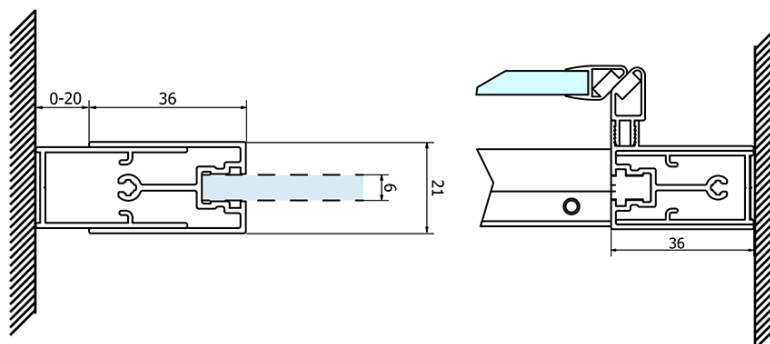

Order code: GS1110

Basic information

Brand: Gelco
Series: SIGMA SIMPLY

Size

Width: 1000 mm
Height: 1900 mm

Properties

Profile colour: Chrome - polished aluminum
Shape: Alcove door
Type of opening: Sliding door
Opening direction: Versatile
Opening width: 400 mm
Glass colour: TRANSPARENT glass
Glass finish: Coated glass
Glass thickness: 6 mm
Installation width from: 970 mm
Installation width up to: 1010 mm
Properties: Framed design
Weight / Piece: 37.0 kg
Packaging: 1 Piece
Warranty: 3 years

Spare parts

SIGMA SIMPLY handle (Order code: NDGS06)
SIGMA SIMPLY/BORG installation set (Order code: NDGS01)
SIGMA SIMPLY magnetic seal for sliding doors, set (Order code: NDGS07)
SIGMA SIMPLY pair of vertical seals for fixed and movable glass (Order code: NDGS02)
SIGMA SIMPLY/BORG upper roller (Order code: NDGS05)
SIGMA SIMPLY/BORG lower tiltable roller (Order code: NDGS04)

Technical sheet

MODEL	A	B	C
GS1110	970-1010	430	400
GS1111	1070-1110	480	435
GS1112	1170-1210	530	485
GS1113	1270-1310	580	535
GS1114	1370-1410	630	585
GS4210	970-1010	430	400
GS4211	1070-1110	480	435
GS4212	1170-1210	530	485
GS4213	1270-1310	580	535
GS4214	1370-1410	630	585