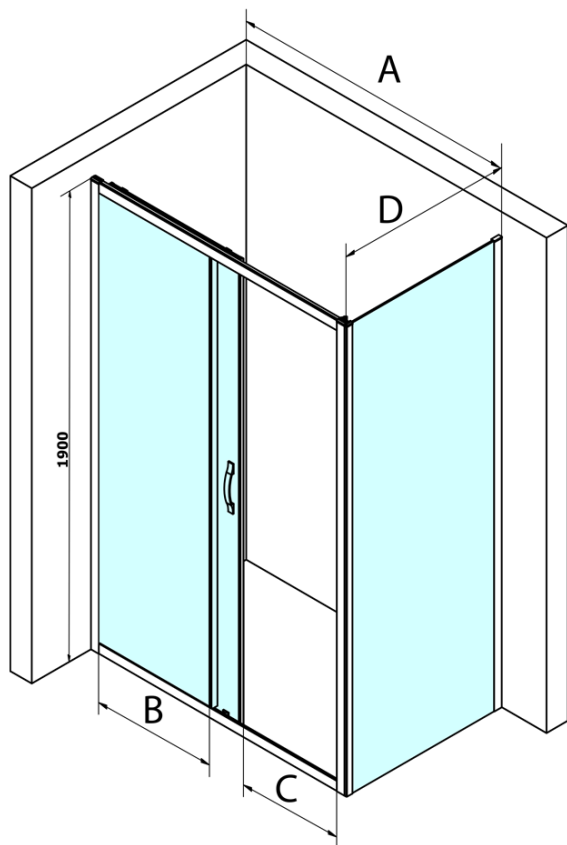

MODEL	A	B	C
GS1110	980-1020	430	400
GS1111	1080-1120	480	435
GS1112	1180-1220	530	485
GS1113	1280-1320	580	535
GS1114	1380-1420	630	585
GS4210	980-1020	430	400
GS4211	1080-1120	480	435
GS4212	1180-1220	530	485
GS4213	1280-1320	580	535
GS4214	1380-1420	630	585

MODEL	D
GS3170	680-700
GS3175	730-750
GS3180	780-800
GS3190	880-900
GS3110	980-1000
GS4370	680-700
GS4375	730-750
GS4380	780-800
GS4390	880-900
GS4310	980-1000