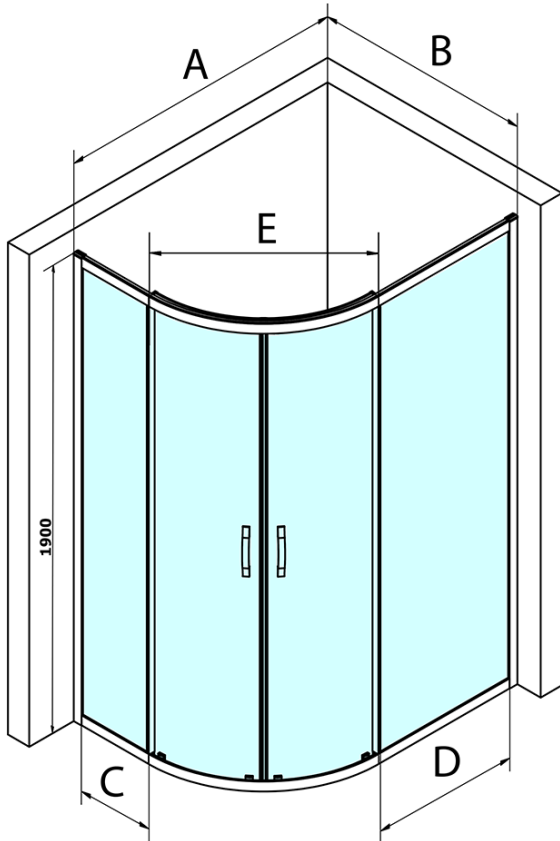

## Size

Width: 1000 mm  
Height: 1900 mm  
Depth: 800 mm

## Properties

Profile colour: Chrome - polished aluminum  
Shape: Quadrant with extended side panel  
Type of opening: Sliding door  
Opening width: 509 mm  
Glass colour: TRANSPARENT glass  
Glass finish: Coated glass  
Glass thickness: 6 mm  
Radius: R550  
Properties: Framed design  
Weight / Piece: 54.0 kg  
Packaging: 1 Piece  
Warranty: 3 years

## Spare parts

Set of vertical seals for 6/6mm glass, 1900mm (Order code: NDGS02)  
SIGMA SIMPLY/BORG installation set (Order code: NDGS01)  
SIGMA SIMPLY/BORG upper roller (Order code: NDGS05)  
SIGMA SIMPLY/BORG lower tiltable roller (Order code: NDGS04)  
Set of 45° magnetic seals for glass 6/6mm, 1900mm (Order code: NDGS09)  
SIGMA SIMPLY handle (Order code: NDGS06)

**SIGMA SIMPLY** Quadrant Shower Enclosure 1000x800mm,  
R550, L/R, clear glass

**Technical sheet**

MODEL	A	B	C	D	E
GS1080	980-1000	780-800	210	410	509
GS1290	1180-1200	880-900	310	610	576