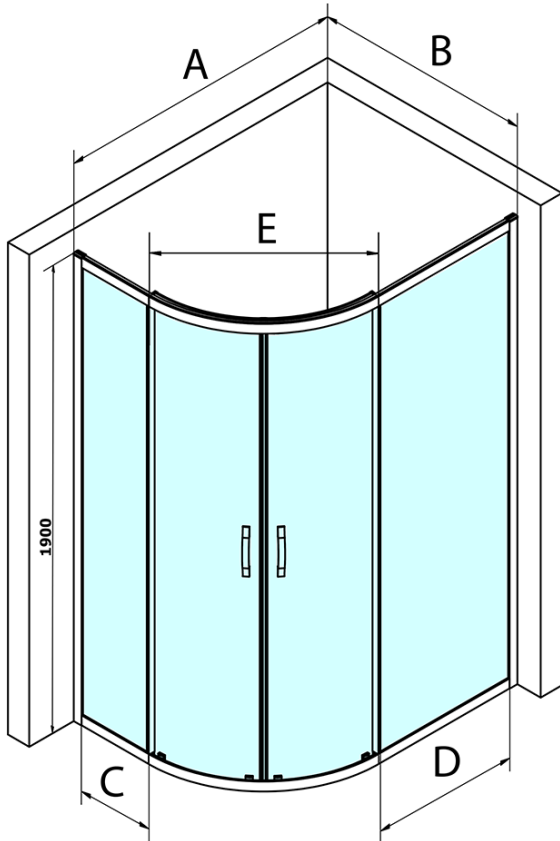

SIGMA SIMPLY Quadrant Shower Enclosure 1000x800mm,
R550, L/R, clear glass

Technical sheet