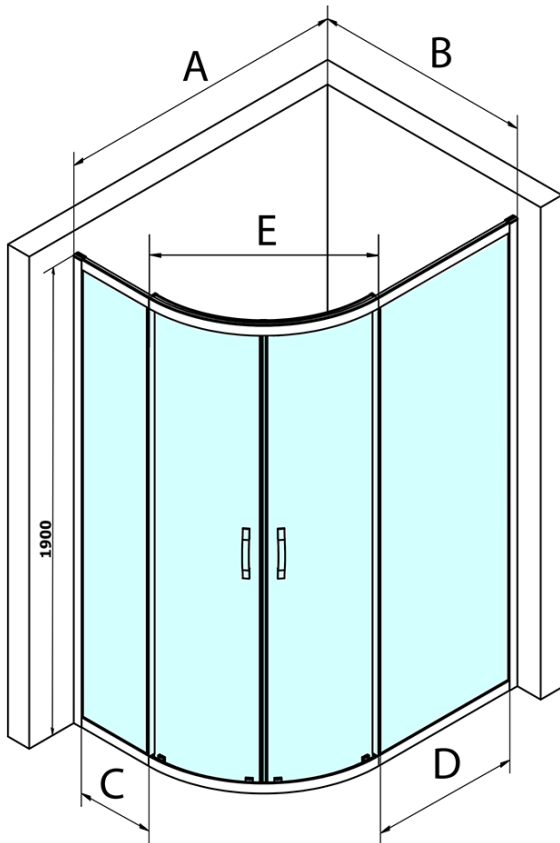

SIGMA SIMPLY Quadrant Shower Enclosure 1000x800mm, R550, L/R, clear glass

Order code: GS1080

Basic information

Brand: Gelco
Series: SIGMA SIMPLY

Size

Width: 1000 mm
Height: 1900 mm
Depth: 800 mm

Properties

Profile colour: Chrome - polished aluminum
Shape: Quadrant with extended side panel
Type of opening: Sliding door
Opening width: 509 mm
Glass colour: TRANSPARENT glass
Glass finish: Coated glass
Glass thickness: 6 mm
Radius: R550
Properties: Framed design
Weight / Piece: 54.0 kg
Packaging: 1 Piece
Warranty: 3 years

Spare parts

SIGMA SIMPLY pair of vertical seals for fixed and movable glass (Order code: NDGS02)

SIGMA SIMPLY/BORG installation set (Order code: NDGS01)

SIGMA SIMPLY/BORG upper roller (Order code: NDGS05)

SIGMA SIMPLY/BORG lower tiltable roller (Order code: NDGS04)

SIGMA SIMPLY magnetic seals for corner entry, pair (Order code: NDGS09)

SIGMA SIMPLY handle (Order code: NDGS06)

SIGMA SIMPLY Quadrant Shower Enclosure 1000x800mm,
R550, L/R, clear glass

Technical sheet

MODEL	A	B	C	D	E
GS1080	980-1000	780-800	210	410	509
GS1290	1180-1200	880-900	310	610	576