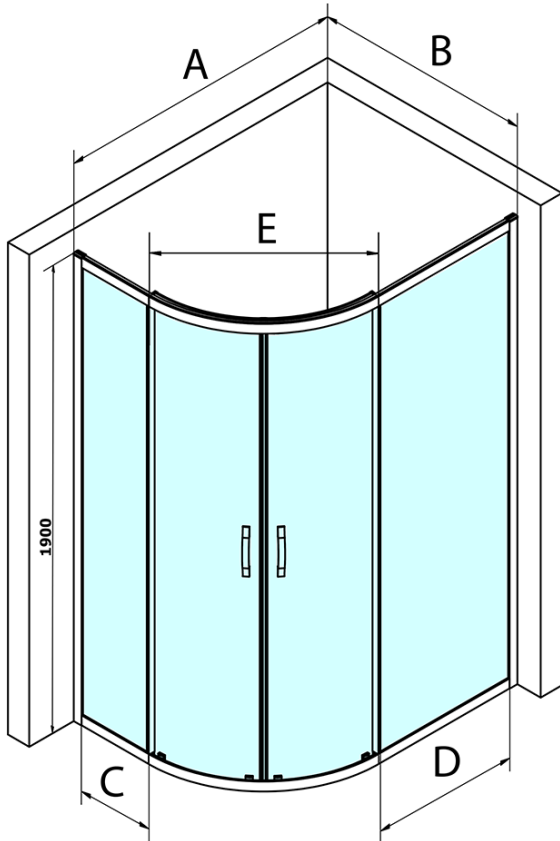

SIGMA SIMPLY Quadrant Shower Enclosure 1000x800mm, R550, L/R, clear glass

Order code: GS1080

Basic information

Brand: Gelco
Series: SIGMA SIMPLY

Size

Width: 1000 mm
Height: 1900 mm
Depth: 800 mm

Properties

Profile colour: Chrome - polished aluminum
Shape: Quadrant with extended side panel
Type of opening: Sliding door
Opening width: 509 mm
Glass colour: TRANSPARENT glass
Glass finish: Coated glass
Glass thickness: 6 mm
Radius: R550
Properties: Framed design
Weight / Piece: 54.0 kg
Packaging: 1 Piece
Warranty: 3 years

Spare parts

SIGMA SIMPLY pair of vertical seals for fixed and movable glass (Order code: NDGS02)

SIGMA SIMPLY/BORG installation set (Order code: NDGS01)

SIGMA SIMPLY/BORG upper roller (Order code: NDGS05)

SIGMA SIMPLY/BORG lower tiltable roller (Order code: NDGS04)

SIGMA SIMPLY magnetic seals for corner entry, pair (Order code: NDGS09)

SIGMA SIMPLY handle (Order code: NDGS06)

SIGMA SIMPLY Quadrant Shower Enclosure 1000x800mm,
R550, L/R, clear glass

Technical sheet

MODEL	A	B	C	D	E
GS1080	980-1000	780-800	210	410	509
GS1290	1180-1200	880-900	310	610	576