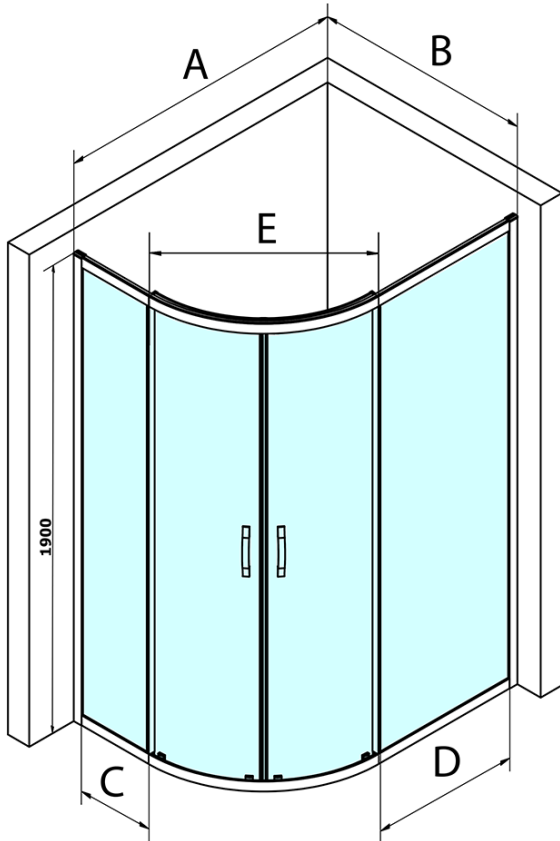

SIGMA SIMPLY Quadrant Shower Enclosure 1000x800mm, R550, L/R, clear glass

Order code: GS1080

Basic information

Brand: Gelco
Series: SIGMA SIMPLY

Size

Width: 1000 mm
Height: 1900 mm
Depth: 800 mm

Properties

Profile colour: Chrome - polished aluminum
Shape: Quadrant with extended side panel
Type of opening: Sliding door
Opening width: 509 mm
Glass colour: TRANSPARENT glass
Glass finish: Coated glass
Glass thickness: 6 mm
Radius: R550
Properties: Framed design
Weight / Piece: 54.0 kg
Packaging: 1 Piece
Warranty: 3 years

Spare parts

Set of vertical seals for 6/6mm glass, 1900mm (Order code: NDGS02)
SIGMA SIMPLY/BORG installation set (Order code: NDGS01)
SIGMA SIMPLY/BORG upper roller (Order code: NDGS05)
SIGMA SIMPLY/BORG lower tiltable roller (Order code: NDGS04)
Set of 45° magnetic seals for glass 6/6mm, 1900mm (Order code: NDGS09)
SIGMA SIMPLY handle (Order code: NDGS06)

SIGMA SIMPLY Quadrant Shower Enclosure 1000x800mm,
R550, L/R, clear glass

Technical sheet

MODEL	A	B	C	D	E
GS1080	980-1000	780-800	210	410	509
GS1290	1180-1200	880-900	310	610	576