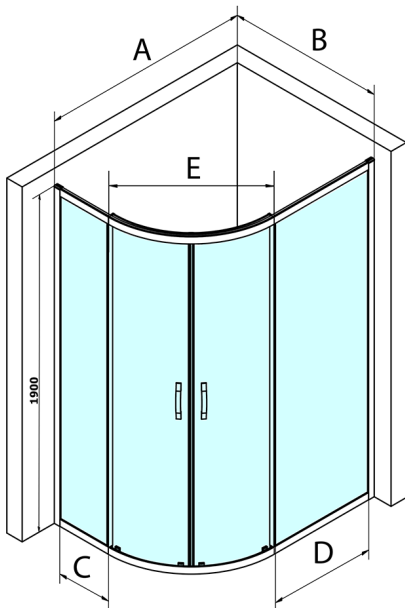

SIGMA SIMPLY Quadrant Shower Enclosure 1000x800mm, R550, L/R, clear glass

Order code: GS1080

Size

Width: 1000 mm

Height: 1900 mm

Depth: 800 mm

Properties

Warranty: 3 years

Technical sheet

MODEL	A	B	C	D	E
GS1080	980-1000	780-800	210	410	509
GS1290	1180-1200	880-900	310	610	576