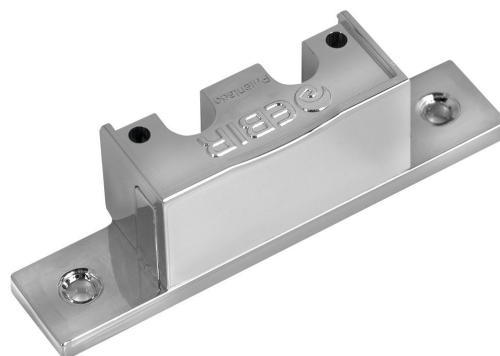

MULTISYSTEM lighting fixture for mirror cabinet, chrome

Order code: E27471EI

Basic information

Brand: Sapho

Properties

Colour: Chrome

Material: Plastic

Weight / Piece: 0.01 kg

Packaging: 1 Piece

Warranty: 2 years