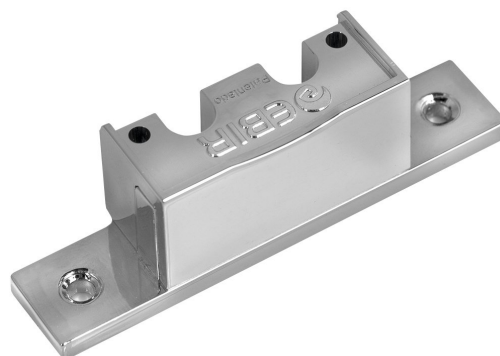

# MULTISYSTEM lighting fixture for mirror cabinet, chrome

Order code: E27471EI

## Properties

Colour: Chrome

Material: Plastic

Weight / Piece: 0.01 kg

Packaging: 1 Piece

Warranty: 2 years

Technical sheet