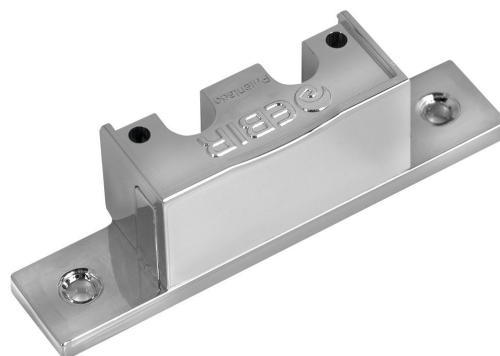

# MULTISYSTEM lighting fixture for mirror cabinet, chrome

**Order code:** E27471EI

## Properties

**Colour:** Chrome

**Material:** Plastic

**Weight / Piece:** 0.01 kg

**Packaging:** 1 Piece

**Warranty:** 2 years

Technical sheet