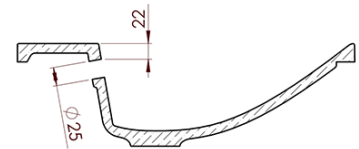

Order code: KSET-024

Basic information

Brand: Sapho
Series: SKA Industrial

Size

Width: 900 mm

Properties

Colour: Black
Material: Steel
Installation: Wall-Hung
Type of cabinet: Open
Type of washbasin: Washbasin
Mirror type: Backlit mirrors
Light Control: Not included
LED colour: Daily white (4 000 - 5 000 K)
LED life: 50000 hrs.
Weight / set: 31.99 kg
Packaging: 3 Piece
Warranty: 2 years

Technical sheet

A-A (1:5)

B-B (1:5)