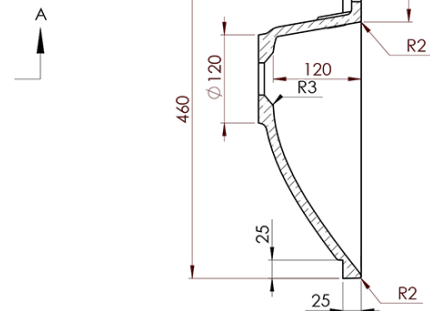

Order code: KSET-024

Basic information

Brand: Sapho
Series: SKA Industrial

Size

Width: 900 mm

Properties

Colour: Black
Material: Steel
Installation: Wall-Hung
Type of cabinet: Open
Type of washbasin: Washbasin
Mirror type: Backlit mirrors
Light Control: Not included
LED colour: Daily white (4 000 - 5 000 K)
LED life: 50000 hrs.
Weight / set: 31.99 kg
Packaging: 3 Piece
Warranty: 2 years

Technical sheet

A-A (1:5)

B-B (1:5)