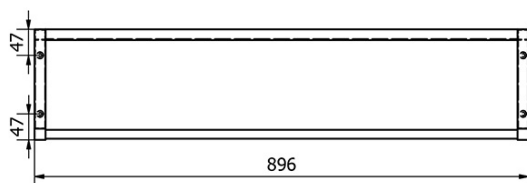

Order code: KSET-024

Basic information

Brand: Sapho
Series: SKA Industrial

Size

Width: 900 mm

Properties

Colour: Black
Material: Steel
Installation: Wall-Hung
Type of cabinet: Open
Type of washbasin: Washbasin
Mirror type: Backlit mirrors
Light Control: Not included
LED colour: Daily white (4 000 - 5 000 K)
LED life: 50000 hrs.
Weight / set: 31.99 kg
Packaging: 3 Piece
Warranty: 2 years

Technical sheet

A-A (1:5)

B-B (1:5)