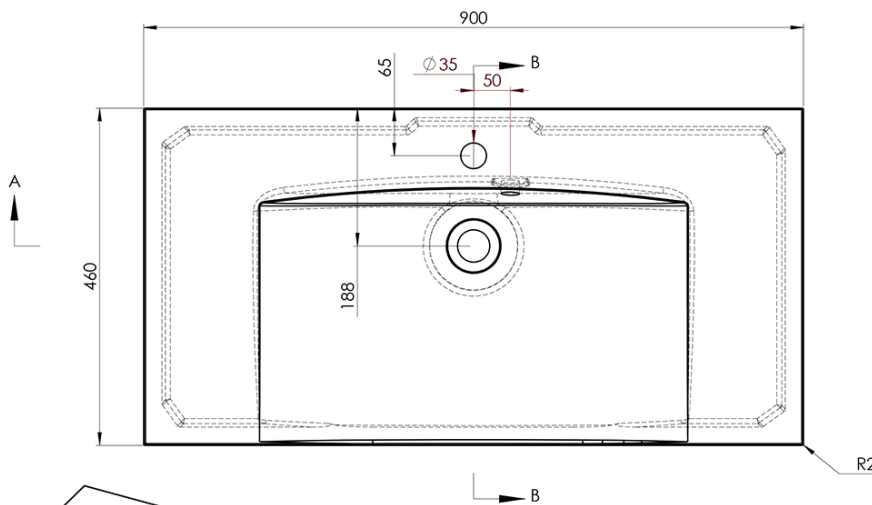

Order code: KSET-024

Basic information

Brand: Sapho
Series: SKA Industrial

Size

Width: 900 mm

Properties

Colour: Black
Material: Steel
Installation: Wall-Hung
Type of cabinet: Open
Type of washbasin: Washbasin
Mirror type: Backlit mirrors
Light Control: Not included
LED colour: Daily white (4 000 - 5 000 K)
LED life: 50000 hrs.
Weight / set: 31.99 kg
Packaging: 3 Piece
Warranty: 2 years

Technical sheet

A-A (1:5)

B-B (1:5)