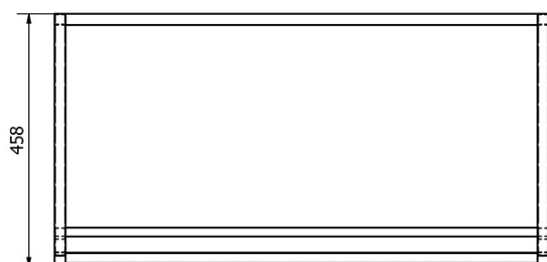

Order code: KSET-024

Basic information

Brand: Sapho
Series: SKA Industrial

Size

Width: 900 mm

Properties

Colour: Black
Material: Steel
Installation: Wall-Hung
Type of cabinet: Open
Type of washbasin: Washbasin
Mirror type: Backlit mirrors
Light Control: Not included
LED colour: Daily white (4 000 - 5 000 K)
LED life: 50000 hrs.
Weight / set: 31.99 kg
Packaging: 3 Piece
Warranty: 2 years

Technical sheet

A-A (1:5)

B-B (1:5)