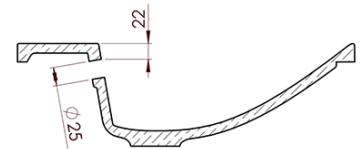

Order code: KSET-024

Basic information

Brand: Sapho
Series: SKA Industrial

Size

Width: 900 mm

Properties

Colour: Black
Material: Steel
Installation: Wall-Hung
Type of cabinet: Open
Type of washbasin: Washbasin
Mirror type: Backlit mirrors
Light Control: Not included
LED colour: Daily white (4 000 - 5 000 K)
LED life: 50000 hrs.
Weight / set: 31.99 kg
Packaging: 3 Piece
Warranty: 2 years

Technical sheet

A-A (1:5)

B-B (1:5)