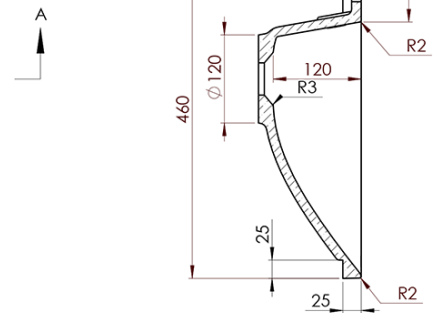

Order code: KSET-024

Basic information

Brand: Sapho
Series: SKA Industrial

Size

Width: 900 mm

Properties

Colour: Black
Material: Steel
Installation: Wall-Hung
Type of cabinet: Open
Type of washbasin: Washbasin
Mirror type: Backlit mirrors
Light Control: Not included
LED colour: Daily white (4 000 - 5 000 K)
LED life: 50000 hrs.
Weight / set: 31.99 kg
Packaging: 3 Piece
Warranty: 2 years

Technical sheet

A-A (1:5)

B-B (1:5)