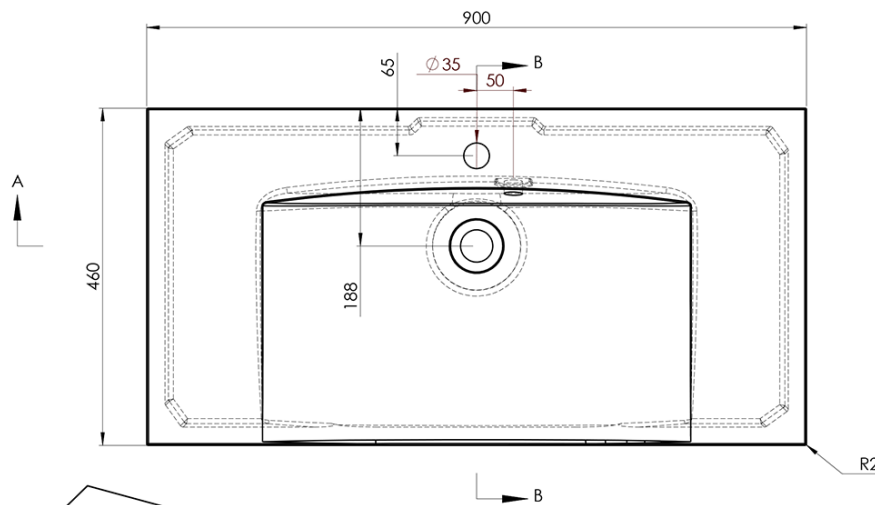

Order code: KSET-024

Basic information

Brand: Sapho
Series: SKA Industrial

Size

Width: 900 mm

Properties

Colour: Black
Material: Steel
Installation: Wall-Hung
Type of cabinet: Open
Type of washbasin: Washbasin
Mirror type: Backlit mirrors
Light Control: Not included
LED colour: Daily white (4 000 - 5 000 K)
LED life: 50000 hrs.
Weight / set: 31.99 kg
Packaging: 3 Piece
Warranty: 2 years

Technical sheet

A-A (1:5)

B-B (1:5)