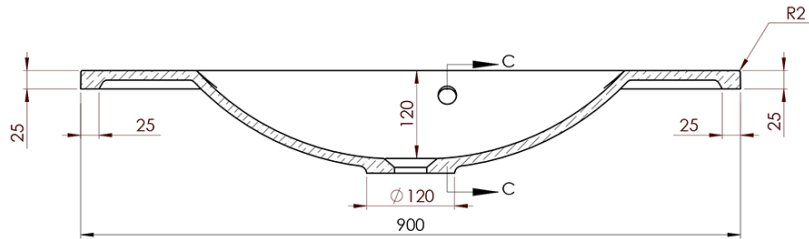

Order code: KSET-024

Basic information

Brand: Sapho
Series: SKA Industrial

Size

Width: 900 mm

Properties

Colour: Black
Material: Steel
Installation: Wall-Hung
Type of cabinet: Open
Type of washbasin: Washbasin
Mirror type: Backlit mirrors
Light Control: Not included
LED colour: Daily white (4 000 - 5 000 K)
LED life: 50000 hrs.
Weight / set: 31.99 kg
Packaging: 3 Piece
Warranty: 2 years

Technical sheet

A-A (1:5)

B-B (1:5)