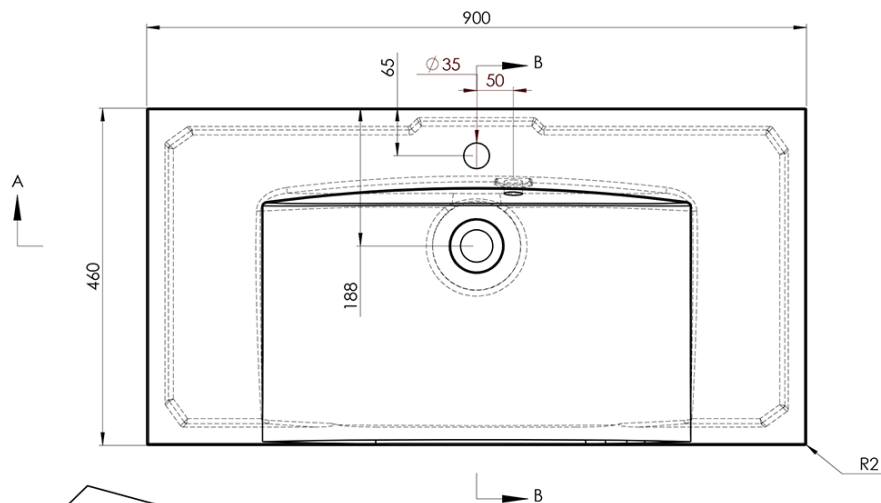

Order code: KSET-024

Basic information

Brand: Sapho
Series: SKA Industrial

Size

Width: 900 mm

Properties

Colour: Black
Material: Steel
Installation: Wall-Hung
Type of cabinet: Open
Type of washbasin: Washbasin
Mirror type: Backlit mirrors
Light Control: Not included
LED colour: Daily white (4 000 - 5 000 K)
LED life: 50000 hrs.
Weight / set: 31.99 kg
Packaging: 3 Piece
Warranty: 2 years

Technical sheet

A-A (1:5)

B-B (1:5)