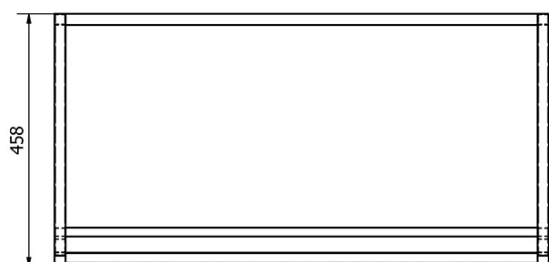

Order code: KSET-024

Basic information

Brand: Sapho
Series: SKA Industrial

Size

Width: 900 mm

Properties

Colour: Black
Material: Steel
Installation: Wall-Hung
Type of cabinet: Open
Type of washbasin: Washbasin
Mirror type: Backlit mirrors
Light Control: Not included
LED colour: Daily white (4 000 - 5 000 K)
LED life: 50000 hrs.
Weight / set: 31.99 kg
Packaging: 3 Piece
Warranty: 2 years

Technical sheet

A-A (1:5)

B-B (1:5)