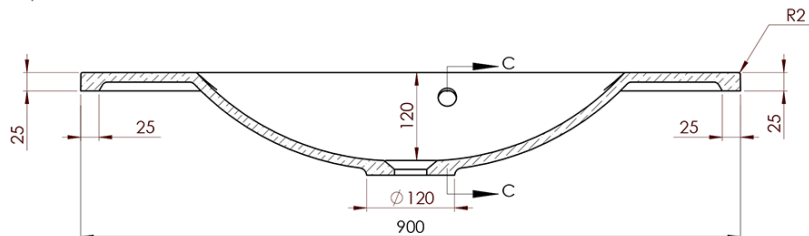

Order code: KSET-024

Basic information

Brand: Sapho
Series: SKA Industrial

Size

Width: 900 mm

Properties

Colour: Black
Material: Steel
Installation: Wall-Hung
Type of cabinet: Open
Type of washbasin: Washbasin
Mirror type: Backlit mirrors
Light Control: Not included
LED colour: Daily white (4 000 - 5 000 K)
LED life: 50000 hrs.
Weight / set: 31.99 kg
Packaging: 3 Piece
Warranty: 2 years

Technical sheet

A-A (1:5)

B-B (1:5)