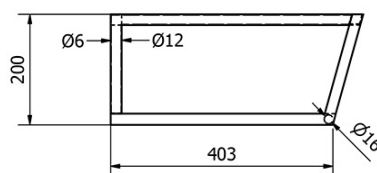

Order code: KSET-024

Basic information

Brand: Sapho
Series: SKA Industrial

Size

Width: 900 mm

Properties

Colour: Black
Material: Steel
Installation: Wall-Hung
Type of cabinet: Open
Type of washbasin: Washbasin
Mirror type: Backlit mirrors
Light Control: Not included
LED colour: Daily white (4 000 - 5 000 K)
LED life: 50000 hrs.
Weight / set: 31.99 kg
Packaging: 3 Piece
Warranty: 2 years

Technical sheet

A-A (1:5)

B-B (1:5)