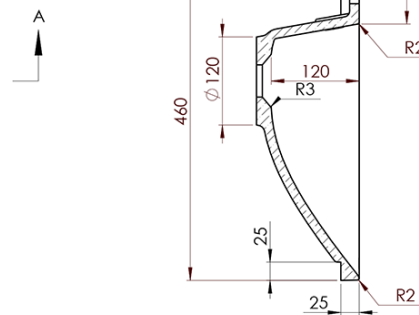

Order code: KSET-024

Basic information

Brand: Sapho
Series: SKA Industrial

Size

Width: 900 mm

Properties

Colour: Black
Material: Steel
Installation: Wall-Hung
Type of cabinet: Open
Type of washbasin: Washbasin
Mirror type: Backlit mirrors
Light Control: Not included
LED colour: Daily white (4 000 - 5 000 K)
LED life: 50000 hrs.
Weight / set: 31.99 kg
Packaging: 3 Piece
Warranty: 2 years

Technical sheet

A-A (1:5)

B-B (1:5)