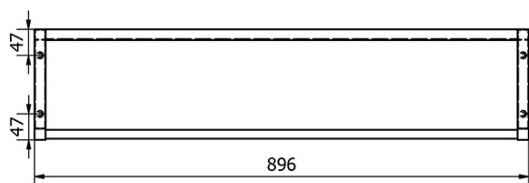

Order code: KSET-024

Basic information

Brand: Sapho
Series: SKA Industrial

Size

Width: 900 mm

Properties

Colour: Black
Material: Steel
Installation: Wall-Hung
Type of cabinet: Open
Type of washbasin: Washbasin
Mirror type: Backlit mirrors
Light Control: Not included
LED colour: Daily white (4 000 - 5 000 K)
LED life: 50000 hrs.
Weight / set: 31.99 kg
Packaging: 3 Piece
Warranty: 2 years

Technical sheet

A-A (1:5)

B-B (1:5)