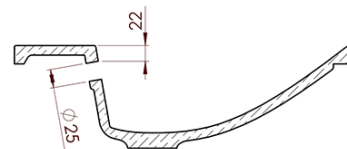

Order code: KSET-024

Basic information

Brand: Sapho
Series: SKA Industrial

Size

Width: 900 mm

Properties

Colour: Black
Material: Steel
Installation: Wall-Hung
Type of cabinet: Open
Type of washbasin: Washbasin
Mirror type: Backlit mirrors
Light Control: Not included
LED colour: Daily white (4 000 - 5 000 K)
LED life: 50000 hrs.
Weight / set: 31.99 kg
Packaging: 3 Piece
Warranty: 2 years

Technical sheet

A-A (1:5)

B-B (1:5)