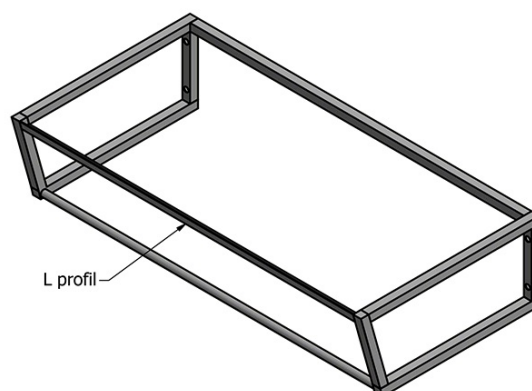

Order code: KSET-024

Basic information

Brand: Sapho
Series: SKA Industrial

Size

Width: 900 mm

Properties

Colour: Black
Material: Steel
Installation: Wall-Hung
Type of cabinet: Open
Type of washbasin: Washbasin
Mirror type: Backlit mirrors
Light Control: Not included
LED colour: Daily white (4 000 - 5 000 K)
LED life: 50000 hrs.
Weight / set: 31.99 kg
Packaging: 3 Piece
Warranty: 2 years

Technical sheet

A-A (1:5)

B-B (1:5)