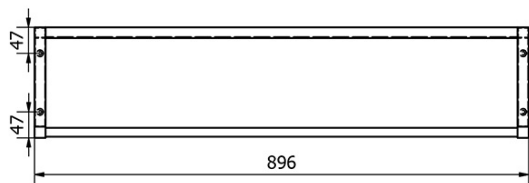

Order code: KSET-024

Basic information

Brand: Sapho
Series: SKA Industrial

Size

Width: 900 mm

Properties

Colour: Black
Material: Steel
Installation: Wall-Hung
Type of cabinet: Open
Type of washbasin: Washbasin
Mirror type: Backlit mirrors
Light Control: Not included
LED colour: Daily white (4 000 - 5 000 K)
LED life: 50000 hrs.
Weight / set: 31.99 kg
Packaging: 3 Piece
Warranty: 2 years

Technical sheet

A-A (1:5)

B-B (1:5)