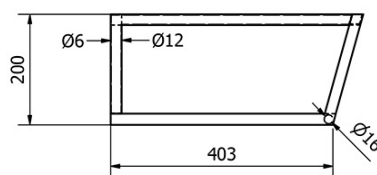

Order code: KSET-024

Basic information

Brand: Sapho
Series: SKA Industrial

Size

Width: 900 mm

Properties

Colour: Black
Material: Steel
Installation: Wall-Hung
Type of cabinet: Open
Type of washbasin: Washbasin
Mirror type: Backlit mirrors
Light Control: Not included
LED colour: Daily white (4 000 - 5 000 K)
LED life: 50000 hrs.
Weight / set: 31.99 kg
Packaging: 3 Piece
Warranty: 2 years

Technical sheet

A-A (1:5)

B-B (1:5)