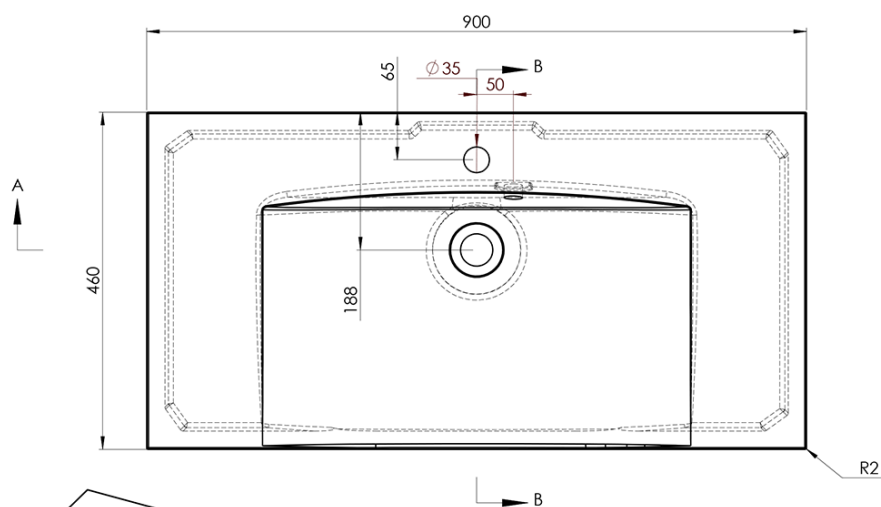

Order code: KSET-024

Basic information

Brand: Sapho
Series: SKA Industrial

Size

Width: 900 mm

Properties

Colour: Black
Material: Steel
Installation: Wall-Hung
Type of cabinet: Open
Type of washbasin: Washbasin
Mirror type: Backlit mirrors
Light Control: Not included
LED colour: Daily white (4 000 - 5 000 K)
LED life: 50000 hrs.
Weight / set: 31.99 kg
Packaging: 3 Piece
Warranty: 2 years

Technical sheet

A-A (1:5)

B-B (1:5)