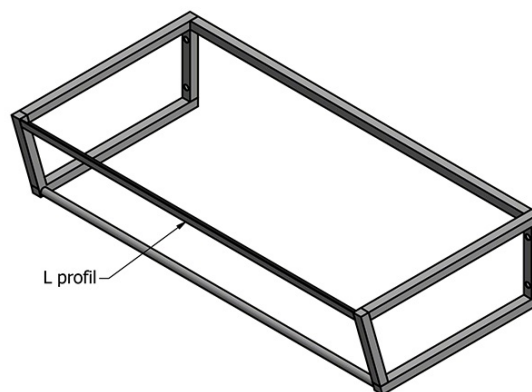

Order code: KSET-024

Basic information

Brand: Sapho
Series: SKA Industrial

Size

Width: 900 mm

Properties

Colour: Black
Material: Steel
Installation: Wall-Hung
Type of cabinet: Open
Type of washbasin: Washbasin
Mirror type: Backlit mirrors
Light Control: Not included
LED colour: Daily white (4 000 - 5 000 K)
LED life: 50000 hrs.
Weight / set: 31.99 kg
Packaging: 3 Piece
Warranty: 2 years

Technical sheet

A-A (1:5)

B-B (1:5)