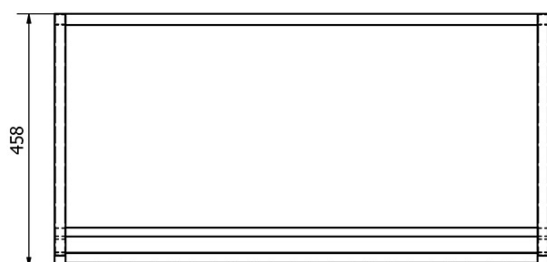

A-A (1:5)

Technical sheet