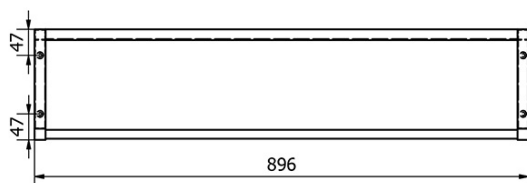

Order code: KSET-024

Basic information

Brand: Sapho
Series: SKA Industrial

Size

Width: 900 mm

Properties

Colour: Black
Material: Steel
Installation: Wall-Hung
Type of cabinet: Open
Type of washbasin: Washbasin
Mirror type: Backlit mirrors
Light Control: Not included
LED colour: Daily white (4 000 - 5 000 K)
LED life: 50000 hrs.
Weight / set: 31.99 kg
Packaging: 3 Piece
Warranty: 2 years

Technical sheet

A-A (1:5)