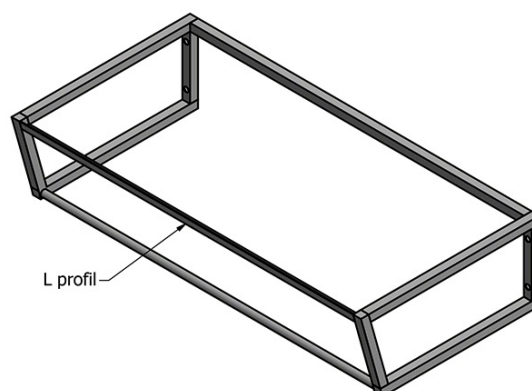

Order code: KSET-024

Basic information

Brand: Sapho
Series: SKA Industrial

Size

Width: 900 mm

Properties

Colour: Black
Material: Steel
Installation: Wall-Hung
Type of cabinet: Open
Type of washbasin: Washbasin
Mirror type: Backlit mirrors
Light Control: Not included
LED colour: Daily white (4 000 - 5 000 K)
LED life: 50000 hrs.
Weight / set: 31.99 kg
Packaging: 3 Piece
Warranty: 2 years

Technical sheet

A-A (1:5)