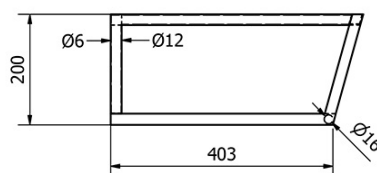

Order code: KSET-024

Basic information

Brand: Sapho
Series: SKA Industrial

Size

Width: 900 mm

Properties

Colour: Black
Material: Steel
Installation: Wall-Hung
Type of cabinet: Open
Type of washbasin: Washbasin
Mirror type: Backlit mirrors
Light Control: Not included
LED colour: Daily white (4 000 - 5 000 K)
LED life: 50000 hrs.
Weight / set: 31.99 kg
Packaging: 3 Piece
Warranty: 2 years

Technical sheet

A-A (1:5)