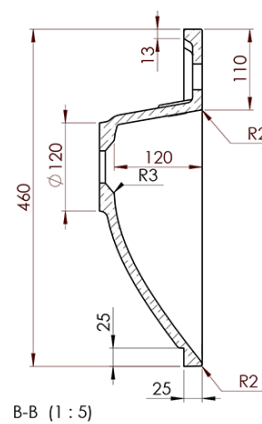

Order code: KSET-024

Basic information

Brand: Sapho
Series: SKA Industrial

Size

Width: 900 mm

Properties

Colour: Black
Material: Steel
Installation: Wall-Hung
Type of cabinet: Open
Type of washbasin: Washbasin
Mirror type: Backlit mirrors
Light Control: Not included
LED colour: Daily white (4 000 - 5 000 K)
LED life: 50000 hrs.
Weight / set: 31.99 kg
Packaging: 3 Piece
Warranty: 2 years

Technical sheet

A-A (1:5)

B-B (1:5)