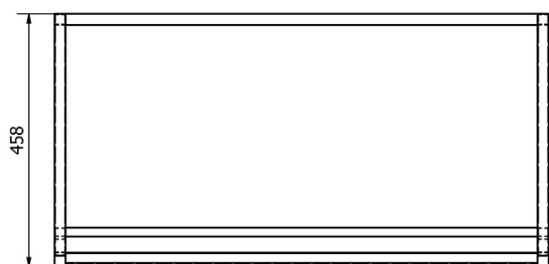

Order code: KSET-024

Basic information

Brand: Sapho
Series: SKA Industrial

Size

Width: 900 mm

Properties

Colour: Black
Material: Steel
Installation: Wall-Hung
Type of cabinet: Open
Type of washbasin: Washbasin
Mirror type: Backlit mirrors
Light Control: Not included
LED colour: Daily white (4 000 - 5 000 K)
LED life: 50000 hrs.
Weight / set: 31.99 kg
Packaging: 3 Piece
Warranty: 2 years

Technical sheet

A-A (1:5)

B-B (1:5)