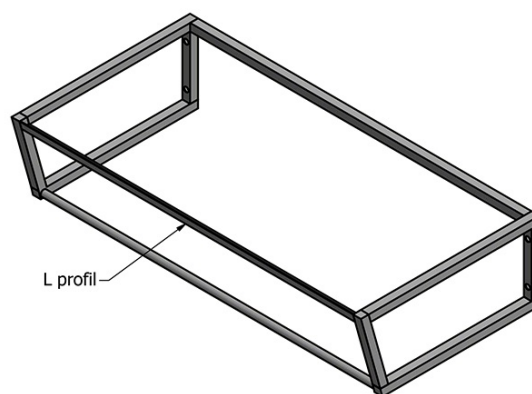

Order code: KSET-024

Basic information

Brand: Sapho
Series: SKA Industrial

Size

Width: 900 mm

Properties

Colour: Black
Material: Steel
Installation: Wall-Hung
Type of cabinet: Open
Type of washbasin: Washbasin
Mirror type: Backlit mirrors
Light Control: Not included
LED colour: Daily white (4 000 - 5 000 K)
LED life: 50000 hrs.
Weight / set: 31.99 kg
Packaging: 3 Piece
Warranty: 2 years

Technical sheet

A-A (1:5)

B-B (1:5)