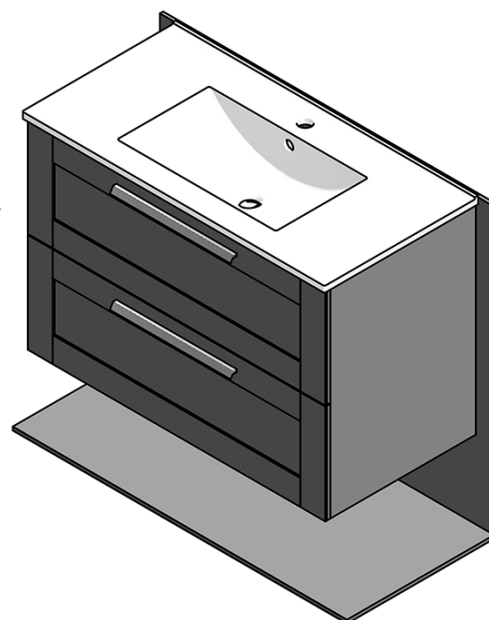

Decor: Texas Oak

Material: MDF/laminate

Installation: Wall-Hung

Type of cabinet: Drawers

Type of washbasin: Washbasin

Mirror type: Backlit mirrors

Light Control: Not included

LED colour: Daily white (4 000 - 5 000 K)

Luminosity: 1596 lm

LED life: 30000 hrs.

Equipment: Silent and soft closing, Corrosion protection

Weight / set: 79.85 kg

Packaging: 4 Piece

Warranty: 2 years

Technical sheet

A-A (1:5)