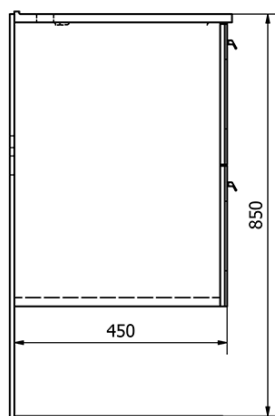

Technical sheet