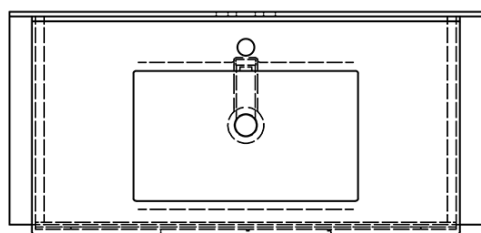

A-A (1:5)

Technical sheet